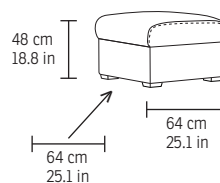

EC060

Tray

Cylinder Ottoman

Lab Table

Side Table

Triangle Table

Round Table

ACCESSORIES

SPALLHC
Single pall w/hinge + Castor

DPALLHC
Double Pall w/hinge + Castor

EC060
PALL FOR WS/WM

EC050
Lap Table

TRAY
Wood tray

SIDE TABLE

TRIANGLE TABLE

ROUND TABLE

CYLINDER OTTOMAN

* The dimensions on upholstered furniture are approximate and may vary with +/-2cm