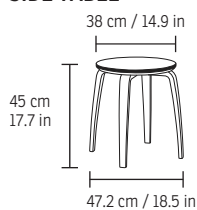

SPALLHC
Single pall w/hinge + Castor

DPALLHC
Double Pall w/hinge + Castor

EC060
PALL FOR WS/WM

EC050
Lap Table

TRAY
Wood tray

SIDE TABLE

TRIANGLE TABLE

ROUND TABLE

CYLINDER OTTOMAN

* The dimensions on upholstered furniture are approximate and may vary with +/-2cm