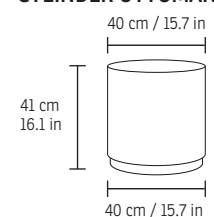

SPALLHC
Single pall w/hinge + Castor

DPALLHC
Double Pall w/hinge + Castor

EC060
PALL FOR WS/WM

EC050
Lap Table

TRAY
Wood tray

SIDE TABLE

TRIANGLE TABLE

ROUND TABLE

CYLINDER OTTOMAN

* The dimensions on upholstered furniture are approximate and may vary with +/-2cm