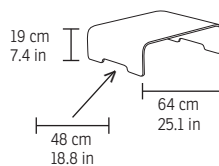

SPALLHC
Single pall w/hinge + Castor

DPALLHC
Double Pall w/hinge + Castor

EC060
PALL FOR WS/WM

EC050
Lap Table

TRAY
Wood tray

SIDE TABLE

TRIANGLE TABLE

ROUND TABLE

CYLINDER OTTOMAN

* The dimensions on upholstered furniture are approximate and may vary with +/-2cm