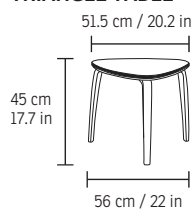

SPALLHC
Single pall w/hinge + Castor

DPALLHC
Double Pall w/hinge + Castor

EC060
PALL FOR WS/WM

EC050
Lap Table

TRAY
Wood tray

SIDE TABLE

TRIANGLE TABLE

ROUND TABLE

CYLINDER OTTOMAN

* The dimensions on upholstered furniture are approximate and may vary with +/-2cm