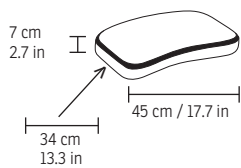

SPALLHC
Single pall w/hinge + Castor

DPALLHC
Double Pall w/hinge + Castor

EC060
PALL FOR WS/WM

EC050
Lap Table

TRAY
Wood tray

SIDE TABLE

TRIANGLE TABLE

ROUND TABLE

CYLINDER OTTOMAN

* The dimensions on upholstered furniture are approximate and may vary with +/-2cm