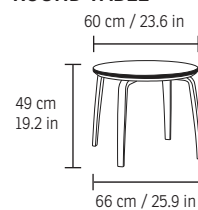

SPALLHC
Single pall w/hinge + Castor

DPALLHC
Double Pall w/hinge + Castor

EC060
PALL FOR WS/WM

EC050
Lap Table

TRAY
Wood tray

SIDE TABLE

TRIANGLE TABLE

ROUND TABLE

CYLINDER OTTOMAN

* The dimensions on upholstered furniture are approximate and may vary with +/-2cm