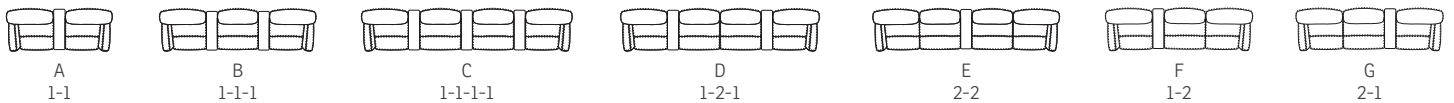

CT

AVAILABLE WITH DIFFERENT CONNECTION ARMS :

CHELSEA MODULAR SEATING SYSTEM

- A Adjustable head and neck support gives you ultimate comfort in all seating positions.
- B Effortless reclining and adjustable back rest angle as your heart desires.
- C Computer controlled injection molded cold-cure foam ensures ergonomically correct seating and comfort throughout all areas of the chair. The headrest is height adjustable for perfect fit.
- D The interior steel frame with sinuous springs encased in cold-cure molded foam ensures correct back and lumbar support.
- E Built with a solid hard wood and steel frame and IMG uses computer controlled injection moulded foam. This guarantees superior quality and durability.
- F Integrated footrest. The footrest can easily be unfolded by using the handle. To fold it in you should use your feet to press the footrest down towards the chair and move your body weight forward while seating.

LIMITLESS COMBINATIONS

Straight arm

Angled arm

CONNECTION ARMS W/STORAGE

WALL SAVER MECHANISM

MOTOR OPTION

Chelsea can be delivered with two different mechanisms.

- Wall saver mechanism with inside handle (WS) (can be placed closer to the wall compared to Recliner mechanism)
- Wall saver mechanism with motor (WM). The motor is made from one of the leading European motor supplier. Different plug-in cords are available according to regional/national specifications.