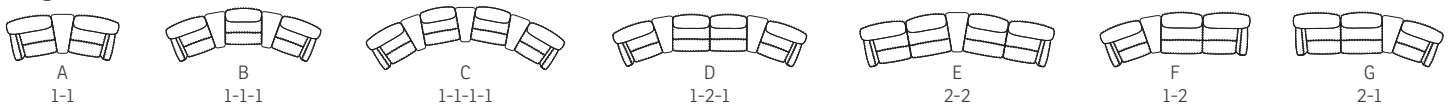

CT

AVAILABLE WITH DIFFERENT CONNECTION ARMS :

CHELSEA MODULAR SEATING SYSTEM

- A Adjustable head and neck support gives you ultimate comfort in all seating positions.
- B Effortless reclining and adjustable back rest angle as your heart desires.
- C Computer controlled injection molded cold-cure foam ensures ergonomically correct seating and comfort throughout all areas of the chair. The headrest is height adjustable for perfect fit.
- D The interior steel frame with sinuous springs encased in cold-cure molded foam ensures correct back and lumbar support.
- E Built with a solid hard wood and steel frame and IMG uses computer controlled injection moulded foam. This guarantees superior quality and durability.
- F Integrated footrest. The footrest can easily be unfolded by using the handle. To fold it in you should use your feet to press the footrest down towards the chair and move your body weight forward while seating.

LIMITLESS COMBINATIONS

Straight arm

Angled arm

CONNECTION ARMS W/STORAGE

WALL SAVER MECHANISM

MOTOR OPTION

Chelsea can be delivered with two different mechanisms.

- Wall saver mechanism with inside handle (WS) (can be placed closer to the wall compared to Recliner mechanism)
- Wall saver mechanism with motor (WM). The motor is made from one of the leading European motor supplier. Different plug-in cords are available according to regional/national specifications.