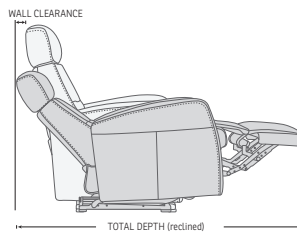

WALL SAVER MECHANISM

MOTOR OPTION

Chelsea can be delivered with two different mechanisms.

- Wall saver mechanism with inside handle (WS) (can be placed closer to the wall compared to Recliner mechanism)
- Wall saver mechanism with motor (WM). The motor is made from one of the leading European motor supplier. Different plug-in cords are available according to regional/national specifications.