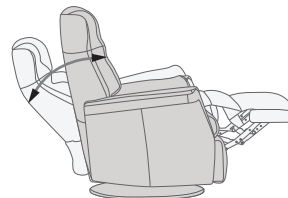

EFFORTLESS RECLINING