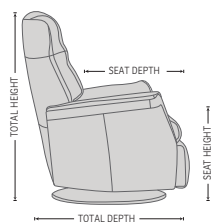

DIMENSIONS

CHAIR SIZE	TOTAL WIDTH	TOTAL DEPTH	TOTAL HEIGHT	SEAT WIDTH	SEAT HEIGHT	SEAT DEPTH	TOTAL DEPTH (reclined)	WALL CLEARANCE REQUIREMENT
Chelsea RG199 compact size with chaise	78 cm / 30.7 in	83 cm / 32.6 in	98 cm / 38.5 in	46 cm / 18.1 in	45 cm / 17.7 in	51 cm / 20 in	142 cm / 55.9 in	31 cm / 12.2 in
Chelsea RG299 standard size with chaise	84 cm / 33 in	86 cm / 33.8 in	100 cm / 39.3 in	49 cm / 18.8 in	47 cm / 18.5 in	95 cm / 21.6 in	152 cm / 59.8 in	32 cm / 12.5 in
Chelsea RG399 large size with chaise	90 cm / 35.4 in	88 cm / 34.6 in	102 cm / 40.1 in	54 cm / 21.2 in	48 cm / 18.8 in	54 cm / 21.2 in	162 cm / 63.7 in	34 cm / 13.3 in
Chelsea RM199 compact size with chaise	78 cm / 30.7 in	83 cm / 32.6 in	98 cm / 38.5 in	46 cm / 18.1 in	45 cm / 17.7 in	51 cm / 20 in	142 cm / 55.9 in	31 cm / 12.2 in
Chelsea RM299 standard size with chaise	84 cm / 33 in	86 cm / 33.8 in	100 cm / 39.3 in	49 cm / 18.8 in	47 cm / 18.5 in	95 cm / 21.6 in	152 cm / 59.8 in	32 cm / 12.5 in
Chelsea RM399 large size with chaise	90 cm / 35.4 in	88 cm / 34.6 in	102 cm / 40.1 in	54 cm / 21.2 in	48 cm / 18.8 in	54 cm / 21.2 in	162 cm / 63.7 in	34 cm / 13.3 in
Chelsea RMS199 compact size with chaise	78 cm / 30.7 in	83 cm / 32.6 in	103 cm / 40.5 in	46 cm / 18.1 in	45 cm / 17.7 in	50 cm / 19.6 in	145 cm / 57 in	33 cm / 12.9 in
Chelsea RMS299 standard size with chaise	84 cm / 33 in	86 cm / 33.8 in	105 cm / 41.3 in	49 cm / 18.8 in	47 cm / 18.5 in	95 cm / 21.6 in	163 cm / 64.1 in	38 cm / 14.9 in
Chelsea RMS399 large size with chaise	90 cm / 35.4 in	91 cm / 35.8 in	106 cm / 41.7 in	54 cm / 21.2 in	48 cm / 18.8 in	95 cm / 21.6 in	163 cm / 64.1 in	38 cm / 14.9 in

* The dimensions are approximate and may vary with +/-2cm

imgcomfort.com

IMG®
N O R W A Y