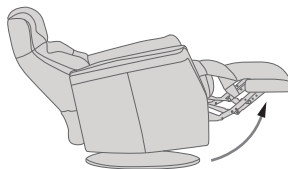

INTEGRATED FOOTSTOOL