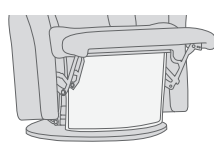

FRONT SKIRT OPTION