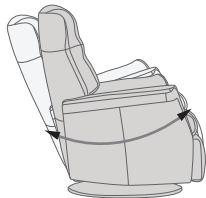

GLIDING/ROCKING FUNCTION