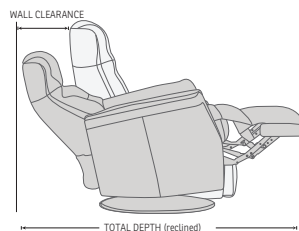

DIMENSIONS

CHAIR SIZE	TOTAL WIDTH	TOTAL DEPTH	TOTAL HEIGHT	SEAT WIDTH	SEAT HEIGHT	SEAT DEPTH	TOTAL DEPTH (reclined)	WALL CLEARANCE REQUIREMENT
Chelsea RG199 compact size with chaise	78 cm / 30.7 in	83 cm / 32.6 in	98 cm / 38.5 in	46 cm / 18.1 in	45 cm / 17.7 in	51 cm / 20 in	142 cm / 55.9 in	31 cm / 12.2 in
Chelsea RG299 standard size with chaise	84 cm / 33 in	86 cm / 33.8 in	100 cm / 39.3 in	49 cm / 18.8 in	47 cm / 18.5 in	95 cm / 21.6 in	152 cm / 59.8 in	32 cm / 12.5 in
Chelsea RG399 large size with chaise	90 cm / 35.4 in	88 cm / 34.6 in	102 cm / 40.1 in	54 cm / 21.2 in	48 cm / 18.8 in	54 cm / 21.2 in	162 cm / 63.7 in	34 cm / 13.3 in
Chelsea RM199 compact size with chaise	78 cm / 30.7 in	83 cm / 32.6 in	98 cm / 38.5 in	46 cm / 18.1 in	45 cm / 17.7 in	51 cm / 20 in	142 cm / 55.9 in	31 cm / 12.2 in
Chelsea RM299 standard size with chaise	84 cm / 33 in	86 cm / 33.8 in	100 cm / 39.3 in	49 cm / 18.8 in	47 cm / 18.5 in	95 cm / 21.6 in	152 cm / 59.8 in	32 cm / 12.5 in
Chelsea RM399 large size with chaise	90 cm / 35.4 in	88 cm / 34.6 in	102 cm / 40.1 in	54 cm / 21.2 in	48 cm / 18.8 in	54 cm / 21.2 in	162 cm / 63.7 in	34 cm / 13.3 in
Chelsea RMS199 compact size with chaise	78 cm / 30.7 in	83 cm / 32.6 in	103 cm / 40.5 in	46 cm / 18.1 in	45 cm / 17.7 in	50 cm / 19.6 in	145 cm / 57 in	33 cm / 12.9 in
Chelsea RMS299 standard size with chaise	84 cm / 33 in	86 cm / 33.8 in	105 cm / 41.3 in	49 cm / 18.8 in	47 cm / 18.5 in	95 cm / 21.6 in	163 cm / 64.1 in	38 cm / 14.9 in
Chelsea RMS399 large size with chaise	90 cm / 35.4 in	91 cm / 35.8 in	106 cm / 41.7 in	54 cm / 21.2 in	48 cm / 18.8 in	95 cm / 21.6 in	163 cm / 64.1 in	38 cm / 14.9 in

* The dimensions are approximate and may vary with +/-2cm

imgcomfort.com

IMG®
N O R W A Y