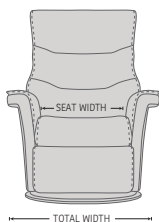

DIMENSIONS

CHAIR SIZE	TOTAL WIDTH	TOTAL DEPTH	TOTAL HEIGHT	SEAT WIDTH	SEAT HEIGHT	SEAT DEPTH	TOTAL DEPTH (reclined)	WALL CLEARANCE REQUIREMENT
Chelsea RG199 compact size with chaise	78 cm / 30.7 in	83 cm / 32.6 in	98 cm / 38.5 in	46 cm / 18.1 in	45 cm / 17.7 in	51 cm / 20 in	142 cm / 55.9 in	31 cm / 12.2 in
Chelsea RG299 standard size with chaise	84 cm / 33 in	86 cm / 33.8 in	100 cm / 39.3 in	49 cm / 18.8 in	47 cm / 18.5 in	95 cm / 21.6 in	152 cm / 59.8 in	32 cm / 12.5 in
Chelsea RG399 large size with chaise	90 cm / 35.4 in	88 cm / 34.6 in	102 cm / 40.1 in	54 cm / 21.2 in	48 cm / 18.8 in	54 cm / 21.2 in	162 cm / 63.7 in	34 cm / 13.3 in
Chelsea RM199 compact size with chaise	78 cm / 30.7 in	83 cm / 32.6 in	98 cm / 38.5 in	46 cm / 18.1 in	45 cm / 17.7 in	51 cm / 20 in	142 cm / 55.9 in	31 cm / 12.2 in
Chelsea RM299 standard size with chaise	84 cm / 33 in	86 cm / 33.8 in	100 cm / 39.3 in	49 cm / 18.8 in	47 cm / 18.5 in	95 cm / 21.6 in	152 cm / 59.8 in	32 cm / 12.5 in
Chelsea RM399 large size with chaise	90 cm / 35.4 in	88 cm / 34.6 in	102 cm / 40.1 in	54 cm / 21.2 in	48 cm / 18.8 in	54 cm / 21.2 in	162 cm / 63.7 in	34 cm / 13.3 in
Chelsea RMS199 compact size with chaise	78 cm / 30.7 in	83 cm / 32.6 in	103 cm / 40.5 in	46 cm / 18.1 in	45 cm / 17.7 in	50 cm / 19.6 in	145 cm / 57 in	33 cm / 12.9 in
Chelsea RMS299 standard size with chaise	84 cm / 33 in	86 cm / 33.8 in	105 cm / 41.3 in	49 cm / 18.8 in	47 cm / 18.5 in	95 cm / 21.6 in	163 cm / 64.1 in	38 cm / 14.9 in
Chelsea RMS399 large size with chaise	90 cm / 35.4 in	91 cm / 35.8 in	106 cm / 41.7 in	54 cm / 21.2 in	48 cm / 18.8 in	95 cm / 21.6 in	163 cm / 64.1 in	38 cm / 14.9 in

* The dimensions are approximate and may vary with +/-2cm