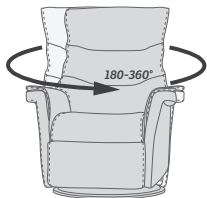

FUNCTIONS

180 - 360° SWIVEL