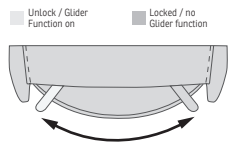

OPTIONS

GLIDING/ROCKING FUNCTION