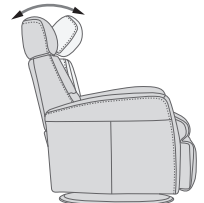

The advanced mechanism offers both gliding function and 360° swivel. The mechanism is delivered from the largest supplier of integrated footrest in the world.

Strong, stable and solid MDF base.

FUNCTIONS

360° SWIVEL

GLIDING/ROCKING FUNCTION

INTEGRATED FOOTSTOOL

EFFORTLESS RECLINING

ADJUSTABLE HEAD-AND-NECK SUPPORT

FUNCTIONS

HEIGHT ADJUSTABLE HEADREST SYSTEM

GLIDING/ROCKING FUNCTION