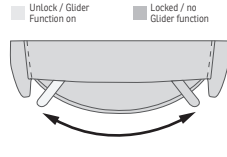

The advanced mechanism offers both gliding function and 360° swivel. The mechanism is delivered from the largest supplier of integrated footrest in the world.

Strong, stable and solid MDF base.

FUNCTIONS

360° SWIVEL

GLIDING/ROCKING FUNCTION

INTEGRATED FOOTSTOOL

EFFORTLESS RECLINING

ADJUSTABLE HEAD-AND-NECK SUPPORT

FUNCTIONS

HEIGHT ADJUSTABLE HEADREST SYSTEM

GLIDING/ROCKING FUNCTION