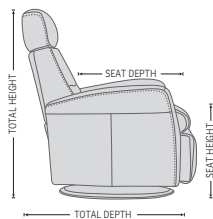

FRONT SKIRT OPTION

CHAISE OPTION

OPTIONS

DIMENSIONS

CHAIR SIZE	TOTAL WIDTH	TOTAL DEPTH	TOTAL HEIGHT	SEAT WIDTH	SEAT HEIGHT	SEAT DEPTH	TOTAL DEPTH (reclined)	WALL CLEARANCE REQUIREMENT
Divani RG124 compact size	71 cm / 27.9 in	84 - 88 cm / 33 - 34.6 in	93 - 105 cm / 36.6 - 41.3 in	46 cm / 18.1 in	44 cm / 17.3 in	51 cm / 20 in	148 - 158 cm / 58.2 - 62.2 in	28 - 32 cm / 11 - 12.5 in
Divani RG125 compact size with chaise	71 cm / 27.9 in	86 - 90 cm / 33.8 - 35.4 in	93 - 105 cm / 36.6 - 41.3 in	46 cm / 18.1 in	44 cm / 17.3 in	53 cm / 20.8 in	148 - 158 cm / 58.2 - 62.2 in	28 - 32 cm / 11 - 12.5 in
Divani RG224 standard size	76 cm / 29.9 in	91 - 95 cm / 35.8 - 37.4 in	100 - 112 cm / 39.3 - 44 in	50 cm / 19.6 in	48 cm / 18.8 in	55 cm / 21.6 in	162 - 172 cm / 63.7 - 67.7 in	34 - 40 cm / 13.3 - 15.7 in
Divani RG225 standard size with chaise	76 cm / 29.9 in	93 - 97 cm / 36.6 - 38.1 in	100 - 112 cm / 39.3 - 44 in	50 cm / 19.6 in	48 cm / 18.8 in	55 cm / 21.6 in	162 - 172 cm / 63.7 - 67.7 in	34 - 40 cm / 13.3 - 15.7 in
Divani RG324 large size	81 cm / 31.8 in	91 - 95 cm / 35.8 - 37.4 in	100 - 112 cm / 39.3 - 44 in	55 cm / 21.6 in	48 cm / 18.8 in	57 cm / 22.4 in	162 - 172 cm / 63.7 - 67.7 in	34 - 40 cm / 13.3 - 15.7 in
Divani RG325 large size with chaise	81 cm / 31.8 in	93 - 97 cm / 36.6 - 38.1 in	100 - 112 cm / 39.3 - 44 in	55 cm / 21.6 in	48 cm / 18.8 in	57 cm / 22.4 in	162 - 172 cm / 63.7 - 67.7 in	33 - 40 cm / 12.9 - 15.7 in
Divani RM124 compact size	71 cm / 27.9 in	84 - 88 cm / 33 - 34.6 in	93 - 105 cm / 36.6 - 41.3 in	46 cm / 18.1 in	44 cm / 17.3 in	51 cm / 20 in	148 - 158 cm / 58.2 - 62.2 in	28 - 32 cm / 11 - 12.5 in
Divani RM125 compact size with chaise	71 cm / 27.9 in	85 - 89 cm / 33.4 - 35 in	93 - 105 cm / 36.6 - 41.3 in	46 cm / 18.1 in	44 cm / 17.3 in	53 cm / 20.8 in	148 - 158 cm / 58.2 - 62.2 in	28 - 32 cm / 11 - 12.5 in
Divani RM224 standard size	78 cm / 30.7 in	91 - 95 cm / 35.8 - 37.4 in	100 - 112 cm / 39.3 - 44 in	49 cm / 19.2 in	45.5 cm / 17.9 in	56 cm / 22 in	159.5 - 168 cm / 62.7 - 67.7 in	33 - 40 cm / 12.9 - 15.7 in
Divani RM225 standard size with chaise	78 cm / 30.7 in	91 - 95 cm / 35.8 - 37.4 in	102 - 112 cm / 40.1 - 44 in	49 cm / 19.2 in	45.5 cm / 17.9 in	56 cm / 22 in	159.5 - 168 cm / 62.7 - 67.7 in	33 - 40 cm / 12.9 - 15.7 in
Divani RM324 large size	80.5 cm / 31.6 in	91 - 95 cm / 35.8 - 37.4 in	102 - 112 cm / 40.1 - 44 in	54 cm / 21.2 in	47 cm / 18.5 in	56 cm / 22 in	160 - 171 cm / 62.9 - 67.3 in	33 - 40 cm / 12.9 - 15.7 in
Divani RM325 large size with chaise	80.5 cm / 31.6 in	93 - 97 cm / 36.6 - 38.1 in	102 - 112 cm / 40.1 - 44 in	54 cm / 21.2 in	47 cm / 18.5 in	56 cm / 22 in	160 - 171 cm / 62.9 - 67.3 in	33 - 40 cm / 12.9 - 15.7 in