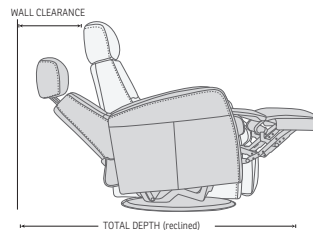

CHAIR SIZE	TOTAL WIDTH	TOTAL DEPTH	TOTAL HEIGHT	SEAT WIDTH	SEAT HEIGHT	SEAT DEPTH	TOTAL DEPTH (reclined)	WALL CLEARANCE REQUIREMENT
Divani RG124 compact size	71 cm / 27.9 in	84 - 88 cm / 33 - 34.6 in	93 - 105 cm / 36.6 - 41.3 in	46 cm / 18.1 in	44 cm / 17.3 in	51 cm / 20 in	148 - 158 cm / 58.2 - 62.2 in	28 - 32 cm / 11 - 12.5 in
Divani RG125 compact size with chaise	71 cm / 27.9 in	86 - 90 cm / 33.8 - 35.4 in	93 - 105 cm / 36.6 - 41.3 in	46 cm / 18.1 in	44 cm / 17.3 in	53 cm / 20.8 in	148 - 158 cm / 58.2 - 62.2 in	28 - 32 cm / 11 - 12.5 in
Divani RG224 standard size	76 cm / 29.9 in	91 - 95 cm / 35.8 - 37.4 in	100 - 112 cm / 39.3 - 44 in	50 cm / 19.6 in	48 cm / 18.8 in	55 cm / 21.6 in	162 - 172 cm / 63.7 - 67.7 in	34 - 40 cm / 13.3 - 15.7 in
Divani RG225 standard size with chaise	76 cm / 29.9 in	93 - 97 cm / 36.6 - 38.1 in	100 - 112 cm / 39.3 - 44 in	50 cm / 19.6 in	48 cm / 18.8 in	55 cm / 21.6 in	162 - 172 cm / 63.7 - 67.7 in	34 - 40 cm / 13.3 - 15.7 in
Divani RG324 large size	81 cm / 31.8 in	91 - 95 cm / 35.8 - 37.4 in	100 - 112 cm / 39.3 - 44 in	55 cm / 21.6 in	48 cm / 18.8 in	57 cm / 22.4 in	162 - 172 cm / 63.7 - 67.7 in	34 - 40 cm / 13.3 - 15.7 in
Divani RG325 large size with chaise	81 cm / 31.8 in	93 - 97 cm / 36.6 - 38.1 in	100 - 112 cm / 39.3 - 44 in	55 cm / 21.6 in	48 cm / 18.8 in	57 cm / 22.4 in	162 - 172 cm / 63.7 - 67.7 in	33 - 40 cm / 12.9 - 15.7 in
Divani RM124 compact size	71 cm / 27.9 in	84 - 88 cm / 33 - 34.6 in	93 - 105 cm / 36.6 - 41.3 in	46 cm / 18.1 in	44 cm / 17.3 in	51 cm / 20 in	148 - 158 cm / 58.2 - 62.2 in	28 - 32 cm / 11 - 12.5 in
Divani RM125 compact size with chaise	71 cm / 27.9 in	85 - 89 cm / 33.4 - 35 in	93 - 105 cm / 36.6 - 41.3 in	46 cm / 18.1 in	44 cm / 17.3 in	53 cm / 20.8 in	148 - 158 cm / 58.2 - 62.2 in	28 - 32 cm / 11 - 12.5 in
Divani RM224 standard size	78 cm / 30.7 in	91 - 95 cm / 35.8 - 37.4 in	100 - 112 cm / 39.3 - 44 in	49 cm / 19.2 in	45.5 cm / 17.9 in	56 cm / 22 in	159.5 - 168 cm / 62.7 - 67.7 in	33 - 40 cm / 12.9 - 15.7 in
Divani RM225 standard size with chaise	78 cm / 30.7 in	91 - 95 cm / 35.8 - 37.4 in	102 - 112 cm / 40.1 - 44 in	49 cm / 19.2 in	45.5 cm / 17.9 in	56 cm / 22 in	159.5 - 168 cm / 62.7 - 67.7 in	33 - 40 cm / 12.9 - 15.7 in
Divani RM324 large size	80.5 cm / 31.6 in	91 - 95 cm / 35.8 - 37.4 in	102 - 112 cm / 40.1 - 44 in	54 cm / 21.2 in	47 cm / 18.5 in	56 cm / 22 in	160 - 171 cm / 62.9 - 67.3 in	33 - 40 cm / 12.9 - 15.7 in
Divani RM325 large size with chaise	80.5 cm / 31.6 in	93 - 97 cm / 36.6 - 38.1 in	102 - 112 cm / 40.1 - 44 in	54 cm / 21.2 in	47 cm / 18.5 in	56 cm / 22 in	160 - 171 cm / 62.9 - 67.3 in	33 - 40 cm / 12.9 - 15.7 in

* The dimensions are approximate and may vary with +/-2cm

imgcomfort.com