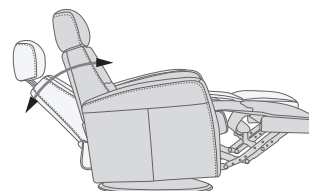

The advanced mechanism offers both gliding function and 360° swivel. The mechanism is delivered from the largest supplier of integrated footrest in the world.

Strong, stable and solid MDF base.

FUNCTIONS

360° SWIVEL

GLIDING/ROCKING FUNCTION

INTEGRATED FOOTSTOOL

EFFORTLESS RECLINING

ADJUSTABLE HEAD-AND-NECK SUPPORT

FUNCTIONS

HEIGHT ADJUSTABLE HEADREST SYSTEM

GLIDING/ROCKING FUNCTION