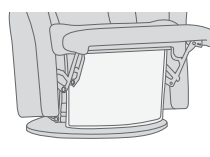

360° SWIVEL

GLIDING/ROCKING FUNCTION

INTEGRATED FOOTSTOOL

EFFORTLESS RECLINING

ADJUSTABLE HEAD-AND-NECK SUPPORT

FUNCTIONS

HEIGHT ADJUSTABLE HEADREST SYSTEM

GLIDING/ROCKING FUNCTION