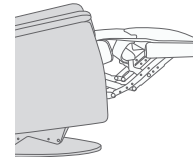

CHAISE OPTION