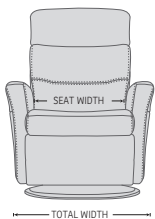

OPTIONS

DIMENSIONS

CHAIR SIZE	TOTAL WIDTH	TOTAL DEPTH	TOTAL HEIGHT	SEAT WIDTH	SEAT HEIGHT	SEAT DEPTH	TOTAL DEPTH (reclined)	WALL CLEARANCE REQUIREMENT
Divani RG124 compact size	71 cm / 27.9 in	84 - 88 cm / 33 - 34.6 in	93 - 105 cm / 36.6 - 41.3 in	46 cm / 18.1 in	44 cm / 17.3 in	51 cm / 20 in	148 - 158 cm / 58.2 - 62.2 in	28 - 32 cm / 11 - 12.5 in
Divani RG125 compact size with chaise	71 cm / 27.9 in	86 - 90 cm / 33.8 - 35.4 in	93 - 105 cm / 36.6 - 41.3 in	46 cm / 18.1 in	44 cm / 17.3 in	53 cm / 20.8 in	148 - 158 cm / 58.2 - 62.2 in	28 - 32 cm / 11 - 12.5 in
Divani RG224 standard size	76 cm / 29.9 in	91 - 95 cm / 35.8 - 37.4 in	100 - 112 cm / 39.3 - 44 in	50 cm / 19.6 in	48 cm / 18.8 in	55 cm / 21.6 in	162 - 172 cm / 63.7 - 67.7 in	34 - 40 cm / 13.3 - 15.7 in
Divani RG225 standard size with chaise	76 cm / 29.9 in	93 - 97 cm / 36.6 - 38.1 in	100 - 112 cm / 39.3 - 44 in	50 cm / 19.6 in	48 cm / 18.8 in	55 cm / 21.6 in	162 - 172 cm / 63.7 - 67.7 in	34 - 40 cm / 13.3 - 15.7 in
Divani RG324 large size	81 cm / 31.8 in	91 - 95 cm / 35.8 - 37.4 in	100 - 112 cm / 39.3 - 44 in	55 cm / 21.6 in	48 cm / 18.8 in	57 cm / 22.4 in	162 - 172 cm / 63.7 - 67.7 in	34 - 40 cm / 13.3 - 15.7 in
Divani RG325 large size with chaise	81 cm / 31.8 in	93 - 97 cm / 36.6 - 38.1 in	100 - 112 cm / 39.3 - 44 in	55 cm / 21.6 in	48 cm / 18.8 in	57 cm / 22.4 in	162 - 172 cm / 63.7 - 67.7 in	33 - 40 cm / 12.9 - 15.7 in
Divani RM124 compact size	71 cm / 27.9 in	84 - 88 cm / 33 - 34.6 in	93 - 105 cm / 36.6 - 41.3 in	46 cm / 18.1 in	44 cm / 17.3 in	51 cm / 20 in	148 - 158 cm / 58.2 - 62.2 in	28 - 32 cm / 11 - 12.5 in
Divani RM125 compact size with chaise	71 cm / 27.9 in	85 - 89 cm / 33.4 - 35 in	93 - 105 cm / 36.6 - 41.3 in	46 cm / 18.1 in	44 cm / 17.3 in	53 cm / 20.8 in	148 - 158 cm / 58.2 - 62.2 in	28 - 32 cm / 11 - 12.5 in
Divani RM224 standard size	78 cm / 30.7 in	91 - 95 cm / 35.8 - 37.4 in	100 - 112 cm / 39.3 - 44 in	49 cm / 19.2 in	45.5 cm / 17.9 in	56 cm / 22 in	159.5 - 168 cm / 62.7 - 67.7 in	33 - 40 cm / 12.9 - 15.7 in
Divani RM225 standard size with chaise	78 cm / 30.7 in	91 - 95 cm / 35.8 - 37.4 in	102 - 112 cm / 40.1 - 44 in	49 cm / 19.2 in	45.5 cm / 17.9 in	56 cm / 22 in	159.5 - 168 cm / 62.7 - 67.7 in	33 - 40 cm / 12.9 - 15.7 in
Divani RM324 large size	80.5 cm / 31.6 in	91 - 95 cm / 35.8 - 37.4 in	102 - 112 cm / 40.1 - 44 in	54 cm / 21.2 in	47 cm / 18.5 in	56 cm / 22 in	160 - 171 cm / 62.9 - 67.3 in	33 - 40 cm / 12.9 - 15.7 in
Divani RM325 large size with chaise	80.5 cm / 31.6 in	93 - 97 cm / 36.6 - 38.1 in	102 - 112 cm / 40.1 - 44 in	54 cm / 21.2 in	47 cm / 18.5 in	56 cm / 22 in	160 - 171 cm / 62.9 - 67.3 in	33 - 40 cm / 12.9 - 15.7 in

* The dimensions are approximate and may vary with +/-2cm