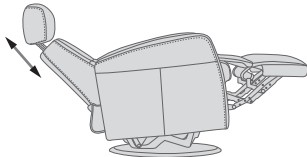

The advanced mechanism offers both gliding function and 360° swivel. The mechanism is delivered from the largest supplier of integrated footrest in the world.

Strong, stable and solid MDF base.

FUNCTIONS

360° SWIVEL

GLIDING/ROCKING FUNCTION

INTEGRATED FOOTSTOOL

EFFORTLESS RECLINING

ADJUSTABLE HEAD-AND-NECK SUPPORT

FUNCTIONS

HEIGHT ADJUSTABLE HEADREST SYSTEM

GLIDING/ROCKING FUNCTION