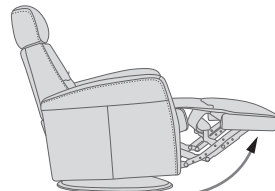

The advanced mechanism offers both gliding function and 360° swivel. The mechanism is delivered from the largest supplier of integrated footrest in the world.

Strong, stable and solid MDF base.

FUNCTIONS

360° SWIVEL

GLIDING/ROCKING FUNCTION

INTEGRATED FOOTSTOOL

EFFORTLESS RECLINING

ADJUSTABLE HEAD-AND-NECK SUPPORT

FUNCTIONS

HEIGHT ADJUSTABLE HEADREST SYSTEM

GLIDING/ROCKING FUNCTION