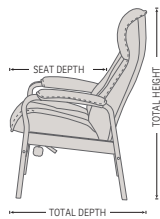

DESIGNED IN NORWAY

See warranty policy for more details.

JADE RECLINER & OTTOMAN

FUNCTIONS

EFFORTLESS RECLINING MECHANISM

ADJUSTABLE HEADREST

ERGONOMICALLY SLOPED OTTOMAN

COMFORT FLEXI-PILLOW (OPTIONAL)

DIMENSIONS

CHAIR SIZE	TOTAL WIDTH	TOTAL DEPTH	TOTAL HEIGHT	SEAT WIDTH	SEAT HEIGHT	SEAT DEPTH
Jade 202 standard size	70 cm / 27.5 in	73 cm / 28.7 in	110 cm / 43.3 in	51 cm / 20 in	48 cm / 18.8 in	49 cm / 19.2 in
Jade 302 large size	76 cm / 29.9 in	75 cm / 29.5 in	112 cm / 44 in	56 cm / 22 in	48 cm / 18.8 in	51 cm / 20 in
Jade Ottoman	57 cm / 22.4 in	40 cm / 15.7 in	47 cm / 18.5 in			

* The dimensions are approximate and may vary with +/-2cm