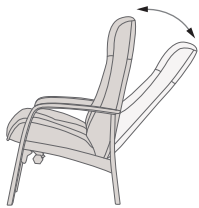

DESIGNED IN NORWAY

See warranty policy for more details.

JADE RECLINER & OTTOMAN

FUNCTIONS

EFFORTLESS RECLINING MECHANISM

ADJUSTABLE HEADREST

ERGONOMICALLY SLOPED OTTOMAN

COMFORT FLEXI-PILLOW (OPTIONAL)

DIMENSIONS

CHAIR SIZE	TOTAL WIDTH	TOTAL DEPTH	TOTAL HEIGHT	SEAT WIDTH	SEAT HEIGHT	SEAT DEPTH
Jade 202 standard size	70 cm / 27.5 in	73 cm / 28.7 in	110 cm / 43.3 in	51 cm / 20 in	48 cm / 18.8 in	49 cm / 19.2 in
Jade 302 large size	76 cm / 29.9 in	75 cm / 29.5 in	112 cm / 44 in	56 cm / 22 in	48 cm / 18.8 in	51 cm / 20 in
Jade Ottoman	57 cm / 22.4 in	40 cm / 15.7 in	47 cm / 18.5 in			