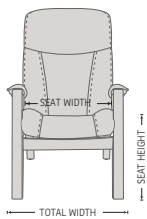

DIMENSIONS

CHAIR SIZE	TOTAL WIDTH	TOTAL DEPTH	TOTAL HEIGHT	SEAT WIDTH	SEAT HEIGHT	SEAT DEPTH
Jade 202 standard size	70 cm / 27.5 in	73 cm / 28.7 in	110 cm / 43.3 in	51 cm / 20 in	48 cm / 18.8 in	49 cm / 19.2 in
Jade 302 large size	76 cm / 29.9 in	75 cm / 29.5 in	112 cm / 44 in	56 cm / 22 in	48 cm / 18.8 in	51 cm / 20 in
Jade Ottoman	57 cm / 22.4 in	40 cm / 15.7 in	47 cm / 18.5 in			

* The dimensions are approximate and may vary with +/-2cm