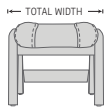

DESIGNED IN NORWAY

See warranty policy for more details.

JADE RECLINER & OTTOMAN

FUNCTIONS

EFFORTLESS RECLINING MECHANISM

ADJUSTABLE HEADREST

ERGONOMICALLY SLOPED OTTOMAN

COMFORT FLEXI-PILLOW (OPTIONAL)

DIMENSIONS

CHAIR SIZE	TOTAL WIDTH	TOTAL DEPTH	TOTAL HEIGHT	SEAT WIDTH	SEAT HEIGHT	SEAT DEPTH
Jade 202 standard size	70 cm / 27.5 in	73 cm / 28.7 in	110 cm / 43.3 in	51 cm / 20 in	48 cm / 18.8 in	49 cm / 19.2 in
Jade 302 large size	76 cm / 29.9 in	75 cm / 29.5 in	112 cm / 44 in	56 cm / 22 in	48 cm / 18.8 in	51 cm / 20 in
Jade Ottoman	57 cm / 22.4 in	40 cm / 15.7 in	47 cm / 18.5 in			

* The dimensions are approximate and may vary with +/-2cm