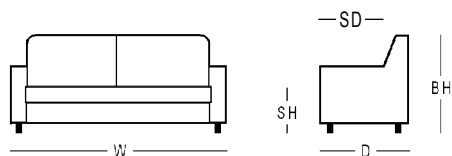

PW = ACC - P4563 (45 x 45 x 24cm) BOL = ACC - 4508 (55 x 30 x 12cm) BOL = ACC - 4586 (65 x 30 x 12cm)

ALL PW, BOL shown in the above picture are sold separately

GA - A0535

ASTON

2.5S

GA - A0535

ASTON

2.5S

GA - A0535

ASTON

AC

GA - A0535

ASTON

DIMENSION

Updated : 29 / 03 / 2021

Configuration	Width		Seat Width		Depth		Seat Depth		Back Height		Seat Height		Weight		Volume	
	cm	inch	cm	inch	cm	inch	cm	inch	cm	inch	cm	inch	kg	lb	m ³	ft ³
2.5S	230	91	178	70	107	42	60	24	85	33	42	17	70	155	2.09	73.87
AC	114	45	62	24	107	42	60	24	85	33	42	17	39	86	1.04	36.62

CONSTRUCTION

- ⇒ **SEAT** : No-sag Spring
- ⇒ **BACK REST** : Rubber Webbing
- ⇒ **SEAT CUSHION** :
D/38S + D/65 + 50% Feather + 50% Loose Fibre
- ⇒ **BACK REST CUSHION** :
50% Feather + 50% Loose Fibre
- ⇒ **SOFA LEGS** (front & rear) :
code : MLG-1774-23L / MLG-1775-23L /
MLG-1316-23L
material : Metal
height : 160mm (MLG-1774 / 1775-23L)
100-150mm (MLG-1316-23L)
colour : 23 = Matte Black
Sofa legs are packed separately