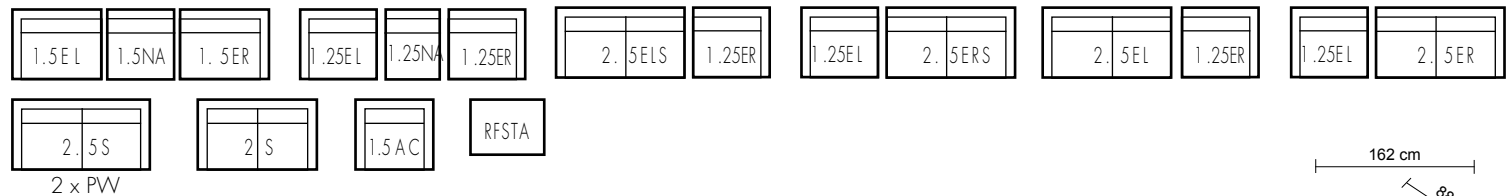

**KINETIC**  
MOVE WITH THE TIMES

Side View

FA-A0558-W1

2.5S

FAB - BXT - 39

PW = ACC - FA - 4577 (50 x 50 x 12cm)  
ALL PW shown in the above picture are sold separately

**DAVINA**

FABBRICA reserves the right, at its discretion, to discontinue and make changes at any time. All products are handmade and are subjected to marginal difference in the measurements. This design is copyrighted and shall not be used or reproduced without the consent of FABBRICA.

## DIMENSION

Updated : 30 / 12 / 2021

Configuration	Width		Seat Width		Depth		Seat Depth		Back Height		Seat Height		Weight		Volume	
	cm	inch	cm	inch	cm	inch	cm	inch	cm	inch	cm	inch	kg	lb	m <sup>3</sup>	ft <sup>3</sup>
2.5EL, 2.5ER	196	77	169	67	99	39	55	22	71 - 88	28 - 35	42	17	50	111	1.38	48.65
2.5ELS,2.5ERS	175	69	148	58	99	39	55	22	71 - 88	28 - 35	42	17	42	93	1.23	38.85
1.5EL,1.5ER	111	44	84	33	99	39	55	22	71 - 88	28 - 35	42	17	28	62	0.78	27.55
1.25EL,1.25ER	101	40	74	29	99	39	55	22	71 - 88	28 - 35	42	17	24	53	0.71	25.07
1.5NA	85	33	85	33	99	39	55	22	71 - 88	28 - 35	42	17	22	49	0.60	21.10
1.25NA	75	30	75	30	99	39	55	22	71 - 88	28 - 35	42	17	18	40	0.53	18.62
1.5AC	128	50	74	29	99	39	-	-	71 - 88	28 - 35	42	17	30	67	0.90	31.77
C12	122	48	122	48	122	48	-	-	71 - 88	28 - 35	42	17	31	69	1.06	37.32
2S	184	72	130	51	99	39	55	22	71 - 88	28 - 35	42	17	42	93	1.29	40.85
2.5S	222	87	168	66	99	39	55	22	71 - 88	28 - 35	42	17	57	126	1.56	55.11
RFSTA	82	32	82	32	62	24	-	-	-	-	40	16	16	36	0.20	11.40