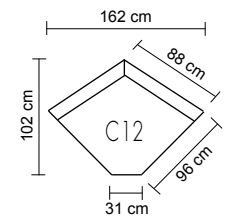

**KINETIC**  
MOVE WITH THE TIMES

Side View

FA-A0558-W1

2.5S

FAB - BXT - 39

PW = ACC - FA - 4577 (50 x 50 x 12cm)  
ALL PW shown in the above picture are sold separately

**DAVINA**

FABBRICA reserves the right, at its discretion, to discontinue and make changes at any time. All products are handmade and are subjected to marginal difference in the measurements. This design is copyrighted and shall not be used or reproduced without the consent of FABBRICA.

**KINETIC**  
MOVE WITH THE TIMES

Side View

FA-A0558-W1

2.5S

FAB - BXT - 39

**DAVINA**

FABBRICA reserves the right, at its discretion, to discontinue and make changes at any time. All products are handmade and are subjected to marginal difference in the measurements. This design is copyrighted and shall not be used or reproduced without the consent of FABBRICA.

## DIMENSION

Updated : 30 / 12 / 2021

Configuration	Width		Seat Width		Depth		Seat Depth		Back Height		Seat Height		Weight		Volume	
	cm	inch	cm	inch	cm	inch	cm	inch	cm	inch	cm	inch	kg	lb	m <sup>3</sup>	ft <sup>3</sup>
2.5EL, 2.5ER	196	77	169	67	99	39	55	22	71 - 88	28 - 35	42	17	50	111	1.38	48.65
2.5ELS,2.5ERS	175	69	148	58	99	39	55	22	71 - 88	28 - 35	42	17	42	93	1.23	38.85
1.5EL,1.5ER	111	44	84	33	99	39	55	22	71 - 88	28 - 35	42	17	28	62	0.78	27.55
1.25EL,1.25ER	101	40	74	29	99	39	55	22	71 - 88	28 - 35	42	17	24	53	0.71	25.07
1.5NA	85	33	85	33	99	39	55	22	71 - 88	28 - 35	42	17	22	49	0.60	21.10
1.25NA	75	30	75	30	99	39	55	22	71 - 88	28 - 35	42	17	18	40	0.53	18.62
1.5AC	128	50	74	29	99	39	-	-	71 - 88	28 - 35	42	17	30	67	0.90	31.77
C12	122	48	122	48	122	48	-	-	71 - 88	28 - 35	42	17	31	69	1.06	37.32
2S	184	72	130	51	99	39	55	22	71 - 88	28 - 35	42	17	42	93	1.29	40.85
2.5S	222	87	168	66	99	39	55	22	71 - 88	28 - 35	42	17	57	126	1.56	55.11
RFSTA	82	32	82	32	62	24	-	-	-	-	40	16	16	36	0.20	11.40

FA-A0558-W1

DIMENSION