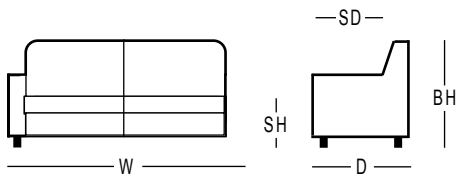

**KINETIC**  
MOVE WITH THE TIMES

Side View

FA-A0558-W1

2.5S

FAB - BXT - 39

PW = ACC - FA - 4577 (50 x 50 x 12cm)  
ALL PW shown in the above picture are sold separately

**DAVINA**

FABBRICA reserves the right, at its discretion, to discontinue and make changes at any time. All products are handmade and are subjected to marginal difference in the measurements. This design is copyrighted and shall not be used or reproduced without the consent of FABBRICA.

## DIMENSION

Updated : 30 / 12 / 2021

Configuration	Width		Seat Width		Depth		Seat Depth		Back Height		Seat Height		Weight		Volume	
	cm	inch	cm	inch	cm	inch	cm	inch	cm	inch	cm	inch	kg	lb	m <sup>3</sup>	ft <sup>3</sup>
2.5EL, 2.5ER	196	77	169	67	99	39	55	22	71 - 88	28 - 35	42	17	50	111	1.38	48.65
2.5ELS,2.5ERS	175	69	148	58	99	39	55	22	71 - 88	28 - 35	42	17	42	93	1.23	38.85
1.5EL,1.5ER	111	44	84	33	99	39	55	22	71 - 88	28 - 35	42	17	28	62	0.78	27.55
1.25EL,1.25ER	101	40	74	29	99	39	55	22	71 - 88	28 - 35	42	17	24	53	0.71	25.07
1.5NA	85	33	85	33	99	39	55	22	71 - 88	28 - 35	42	17	22	49	0.60	21.10
1.25NA	75	30	75	30	99	39	55	22	71 - 88	28 - 35	42	17	18	40	0.53	18.62
1.5AC	128	50	74	29	99	39	-	-	71 - 88	28 - 35	42	17	30	67	0.90	31.77
C12	122	48	122	48	122	48	-	-	71 - 88	28 - 35	42	17	31	69	1.06	37.32
2S	184	72	130	51	99	39	55	22	71 - 88	28 - 35	42	17	42	93	1.29	40.85
2.5S	222	87	168	66	99	39	55	22	71 - 88	28 - 35	42	17	57	126	1.56	55.11
RFSTA	82	32	82	32	62	24	-	-	-	-	40	16	16	36	0.20	11.40