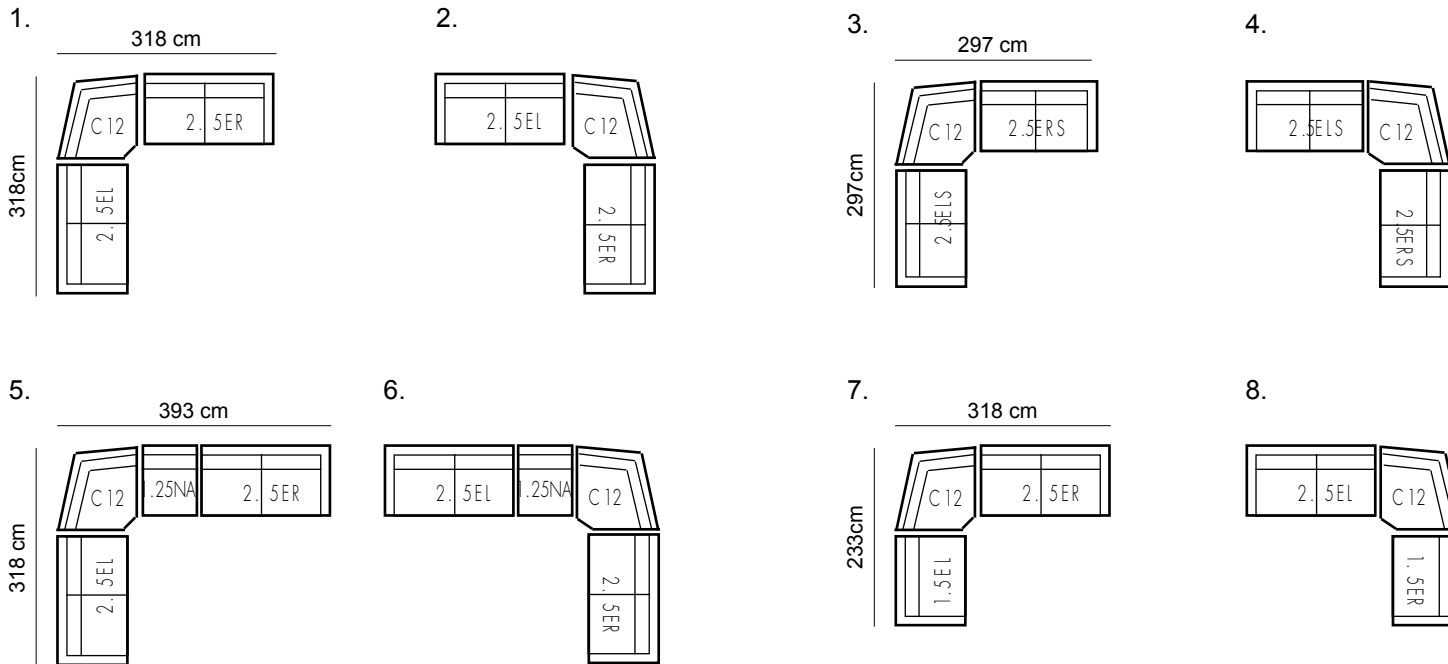

FA-A0558-W1

DIMENSION

DAVINA

FABBRICA reserves the right, at its discretion, to discontinue and make changes at any time. All products are handmade and are subjected to marginal difference in the measurements. This design is copyrighted and shall not be used or reproduced without the consent of FABBRICA.