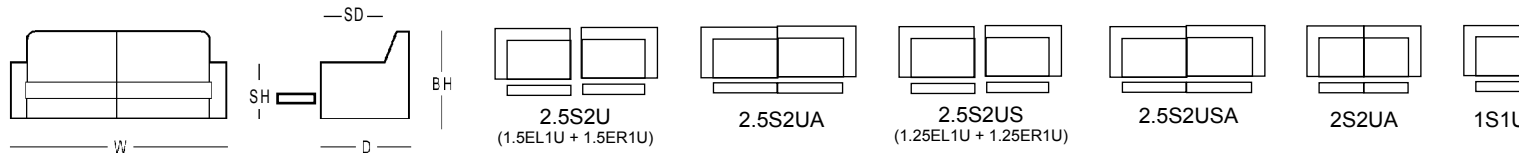

* Available in ELECTRIC with USB Port (U) Versions