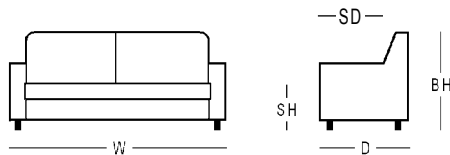

PW = ACC - DM - 4545 (45 x 45cm)
ALL PW shown in the above picture are sold separately

DM - A0510 - CS 2.5ELS + 1.25ER

PETRA

PW = ACC - DM - 4545 (45 x 45cm)

BC = ACC - DM - 4567 (75 x 62 x 14cm)

ALL PW, BC shown in the above picture are sold separately

DM - A0510 - CS 2.5ELS + 1.25ER

PETRA

DM - A0510 - CS 2.5ELS + 1.25ER

PETRA

PW = ACC - DM - 4545 (45 x 45cm) BC = ACC - DM - 4567 (75 x 62 x 14cm)
ALL PW, BC shown in the above picture are sold separately

DM - A0510 - CS 2.5S

PETRA

DM - A0510 - CS 2.5S

PETRA

DIMENSION

Updated : 15 / 03 / 2021

Configuration	Width		Seat Width		Depth		Seat Depth		Back Height		Seat Height		Weight		Volume	
	cm	inch	cm	inch	cm	inch	cm	inch	cm	inch	cm	inch	kg	lb	m ³	ft ³
2.5ELS, 2.5ERS	196	77	170	67	92	36	62	24	74	29	42	17	73	161	1.33	47.12
1.25EL, 1.25ER	111	44	85	33	92	36	62	24	74	29	42	17	50	111	0.76	26.69
2.5S	242	95	190	75	92	36	62	24	74	29	42	17	110	243	1.65	58.18