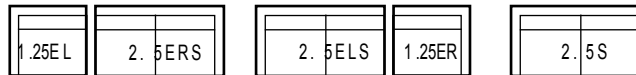

DM - A0510 - CS 2.5ELS + 1.25ER

PETRA

DM - A0510 - CS 2.5ELS + 1.25ER

PETRA

PW = ACC - DM - 4545 (45 x 45cm) BC = ACC - DM - 4567 (75 x 62 x 14cm)
ALL PW, BC shown in the above picture are sold separately

DM - A0510 - CS 2.5S

PETRA

DM - A0510 - CS 2.5S

PETRA

DIMENSION

Updated : 15 / 03 / 2021

Configuration	Width		Seat Width		Depth		Seat Depth		Back Height		Seat Height		Weight		Volume	
	cm	inch	cm	inch	cm	inch	cm	inch	cm	inch	cm	inch	kg	lb	m ³	ft ³
2.5ELS, 2.5ERS	196	77	170	67	92	36	62	24	74	29	42	17	73	161	1.33	47.12
1.25EL, 1.25ER	111	44	85	33	92	36	62	24	74	29	42	17	50	111	0.76	26.69
2.5S	242	95	190	75	92	36	62	24	74	29	42	17	110	243	1.65	58.18