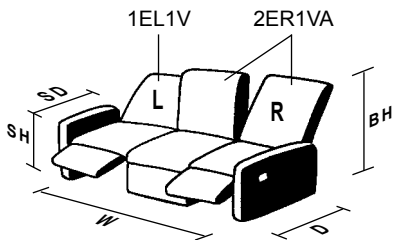

* Available in ELECTRIC (V), BATTERY (B) & ELECTRIC with USB Port (U) Versions