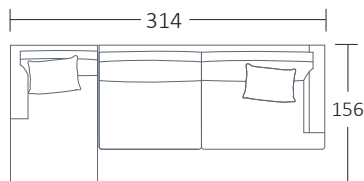

SIDE VIEW (CM)

Seat Height	Seat Depth	Back Height	Arm Height	Leg Height	Scatter Size
41	60	68	58	10	50 x 50 cm

DIMENSIONS (CM)

L 284 x D 96 x H 87
Grande

L 234 x D 96 x H 87
4 Seater

L 204 x D 96 x H 87
3 Seater

L 174 x D 96 x H 87
2 Seater

L 107 x D 96 x H 87
Chair

L 70 x D 60 x H 41
Ottoman Rectangle Small

L 92 x D 72 x H 38
Ottoman Rectangle Large

DIMENSIONS (CM)

L 212 x D 96 x H 87
4 Seater 1 Arm

L 182 x D 96 x H 87
3 Seater 1 Arm

L 152 x D 96 x H 87
2 Seater 1 Arm

L 102 x D 156 x H 87
Chaise

MODULAR COMBINATIONS

COMBINATION 1
3 Seater 1 Arm (LF)
Chaise (RF)

COMBINATION 2
Chaise (LF)
4 Seater 1 Arm (RF)