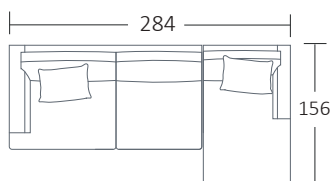

SIDE VIEW (CM)

Seat Height	Seat Depth	Back Height	Arm Height	Leg Height	Scatter Size
41	60	68	58	10	50 x 50 cm

DIMENSIONS (CM)

L 284 x D 96 x H 87
Grande

L 234 x D 96 x H 87
4 Seater

L 204 x D 96 x H 87
3 Seater

L 174 x D 96 x H 87
2 Seater

L 107 x D 96 x H 87
Chair

L 70 x D 60 x H 41
Ottoman Rectangle Small

L 92 x D 72 x H 38
Ottoman Rectangle Large

DIMENSIONS (CM)

L 212 x D 96 x H 87
4 Seater 1 Arm

L 182 x D 96 x H 87
3 Seater 1 Arm

L 152 x D 96 x H 87
2 Seater 1 Arm

L 102 x D 156 x H 87
Chaise

MODULAR COMBINATIONS

COMBINATION 1
3 Seater 1 Arm (LF)
Chaise (RF)

COMBINATION 2
Chaise (LF)
4 Seater 1 Arm (RF)