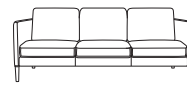

N050 - 2 SEAT

130 cm / 51.1 in

N050 - 2.5 SEAT

160 cm / 62.9 in

N050 - 3 SEAT

190 cm / 74.8 in

N050 - 3 SEAT DUO

190 cm / 74.8 in

Configurations

N050 - 1 SEAT 2 ARMS

70 cm / 27.5 in

N050 - 2 SEAT 2 ARMS

130 cm / 51.1 in

N050 - 2.5 SEAT 2 ARMS

160 cm / 62.9 in

N050 - 3 SEAT 2 ARMS