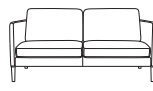

See warranty policy for more details.

*Note: Arm height for this frame is measured at the highest point of the arm.

*The dimensions are approximate and may vary with +/- 2cm.

N050 - 1 SEAT

70 cm / 27.5 in

N050 - 2 SEAT

130 cm / 51.1 in

N050 - 2.5 SEAT

160 cm / 62.9 in

N050 - 3 SEAT

190 cm / 74.8 in

N050 - 3 SEAT DUO

190 cm / 74.8 in