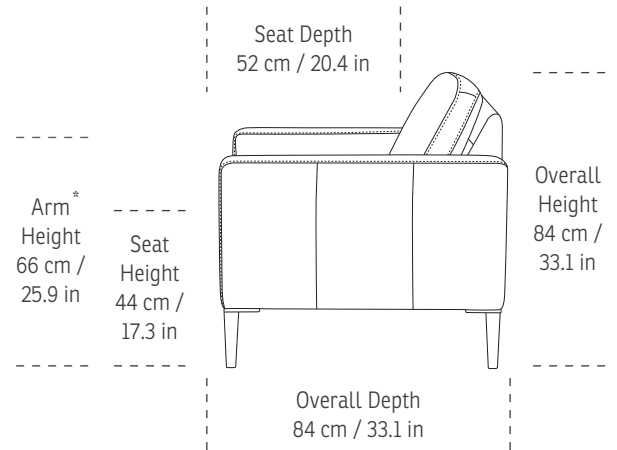

See warranty policy for more details.

*Note: Arm height for this frame is measured at the highest point of the arm.

*The dimensions are approximate and may vary with +/- 2cm.

N050 - 1 SEAT

70 cm / 27.5 in

150 (75) cm / 59 (29.5) in

N050 - 3 seat w/o arms

180 (60) cm / 70.8 (23.6) in

N050 - 3 seat duo w/o arms

180 (90) cm / 70.8 (35.4) in

Corner

84 cm / 33 in

84 cm / 33 in

Pall

60 cm / 23.6 in

90 cm / 35.4 in

N050 - Long seat + 2s

W: 190 cm / 74.8 in
D: 148 cm / 58.2 in

N050 - Long Seat + 2s + corner + 2s

W: 269 cm / 105.9 in
D: 209 cm / 82.2 in

N050 - 3s + corner + 2s

W: 269 cm / 105.9 in
D: 209 cm / 82.2 in

Long seat

148 cm / 58.2 in

60 cm / 23.6 in

N050 - Arm

W: 5 cm / 1.9 in
D: 84 cm / 33 in

imgcomfort.com