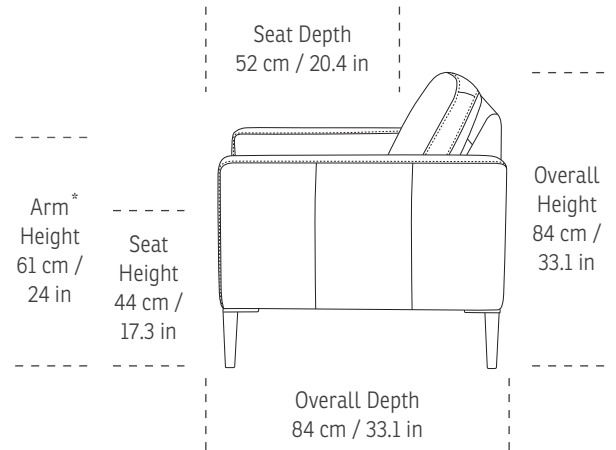

*Note: Arm height for this frame is measured at the highest point of the arm.

*The dimensions are approximate and may vary with +/- 2cm.

88 cm / 34.6 in

148 cm / 58.3 in

178 cm / 70.1 in

208 cm / 81.8 in

208 cm / 81.8 in

Configurations

88 cm / 34.6 in

148 cm / 58.3 in

178 cm / 70.1 in

208 cm / 81.8 in

208 cm / 81.8 in

60 cm / 23.6 in

120 (60) cm / 47.2 (23.6) in

150 (75) cm / 59 (29.5) in

180 (60) cm / 70.8 (23.6) in

180 (90) cm / 70.8 (35.4) in

84 cm / 33 in

84 cm / 33 in

60 cm / 23.6 in

90 cm / 35.4 in

W: 208 cm / 81.8 in
D: 148 cm / 58.2 in

W: 278 cm / 109.4 in
D: 218 cm / 85.8 in

W: 278 cm / 109.4 in
D: 218 cm / 85.8 in

148 cm / 58.2 in

60 cm / 23.6 in

W: 14 cm / 5.5 in
D: 84 cm / 33 in