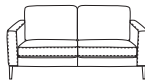

## Exclusive Warranty

See warranty policy for more details.

\*Note: Arm height for this frame is measured at the highest point of the arm.

\*The dimensions are approximate and may vary with +/- 2cm.

N120 - 1 seat

88 cm / 34.6 in

N120 - 2 seat

148 cm / 58.3 in

N120 - 2.5 seat

178 cm / 70.1 in

N120 - 3 seat

208 cm / 81.8 in

N120 - 3 seat duo