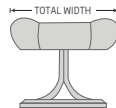

Three seat height options (ring base)

Two ottoman height options (ring base)

360° Swivel

Adjustable Headrest

Effortless Reclining

Height Adjustable Headrest System

Freestanding Footstool

## FUNCTIONS

360° SWIVEL

EFFORTLESS RECLINING MECHANISM

ADJUSTABLE HEADREST

HEIGHT ADJUSTABLE HEADREST SYSTEM

ERGONOMICALLY SLOPED OTTOMAN

## BASE OPTIONS

STAR BASE

RING BASE

## DIMENSIONS

CHAIR SIZE	TOTAL WIDTH	TOTAL DEPTH	TOTAL HEIGHT	SEAT WIDTH	SEAT HEIGHT	SEAT DEPTH
Nordic 99 standard size	75 cm / 29.5 in	77 cm / 30.3 in	101 - 112 cm / 39.7 - 44 in	50 cm / 19.6 in	45 cm / 17.7 in	50 cm / 19.6 in
Nordic 99 large size	80 cm / 31.4 in	79 cm / 31.1 in	104 - 116 cm / 40.9 - 45.6 in	55 cm / 21.6 in	45 cm / 17.7 in	50 cm / 19.6 in
Nordic 99 Ottoman	50 cm / 19.6 in	47 cm / 18.5 in	45 cm / 17.7 in		39 cm / 15.3 in	