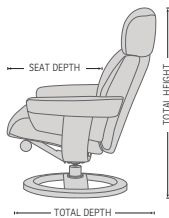

Three seat height options (ring base)

Two ottoman height options (ring base)

360° Swivel

Adjustable Headrest

Effortless Reclining

Height Adjustable Headrest System

Freestanding Footstool

## FUNCTIONS

360° SWIVEL

EFFORTLESS RECLINING MECHANISM

ADJUSTABLE HEADREST

HEIGHT ADJUSTABLE HEADREST SYSTEM

ERGONOMICALLY SLOPED OTTOMAN

## BASE OPTIONS

STAR BASE

RING BASE

## DIMENSIONS

CHAIR SIZE	TOTAL WIDTH	TOTAL DEPTH	TOTAL HEIGHT	SEAT WIDTH	SEAT HEIGHT	SEAT DEPTH
Nordic 99 standard size	75 cm / 29.5 in	77 cm / 30.3 in	101 - 112 cm / 39.7 - 44 in	50 cm / 19.6 in	45 cm / 17.7 in	50 cm / 19.6 in
Nordic 99 large size	80 cm / 31.4 in	79 cm / 31.1 in	104 - 116 cm / 40.9 - 45.6 in	55 cm / 21.6 in	45 cm / 17.7 in	50 cm / 19.6 in
Nordic 99 Ottoman	50 cm / 19.6 in	47 cm / 18.5 in	45 cm / 17.7 in		39 cm / 15.3 in	