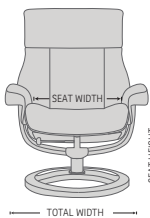

Three seat height options (ring base)

Two ottoman height options (ring base)

360° Swivel

Adjustable Headrest

Effortless Reclining

Height Adjustable Headrest System

Freestanding Footstool

## FUNCTIONS

360° SWIVEL

EFFORTLESS RECLINING MECHANISM

ADJUSTABLE HEADREST

HEIGHT ADJUSTABLE HEADREST SYSTEM

ERGONOMICALLY SLOPED OTTOMAN

## BASE OPTIONS

STAR BASE

RING BASE

## DIMENSIONS

CHAIR SIZE	TOTAL WIDTH	TOTAL DEPTH	TOTAL HEIGHT	SEAT WIDTH	SEAT HEIGHT	SEAT DEPTH
Nordic 99 standard size	75 cm / 29.5 in	77 cm / 30.3 in	101 - 112 cm / 39.7 - 44 in	50 cm / 19.6 in	45 cm / 17.7 in	50 cm / 19.6 in
Nordic 99 large size	80 cm / 31.4 in	79 cm / 31.1 in	104 - 116 cm / 40.9 - 45.6 in	55 cm / 21.6 in	45 cm / 17.7 in	50 cm / 19.6 in
Nordic 99 Ottoman	50 cm / 19.6 in	47 cm / 18.5 in	45 cm / 17.7 in		39 cm / 15.3 in	