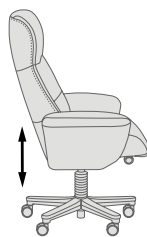

## Functions

360° swivel function

Recline

Gas lift seat height adjustment

Manual angle adjustable headrest