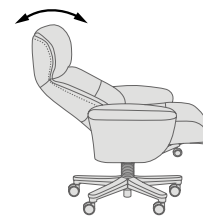

## Functions

360° swivel function

Recline

Gas lift seat height adjustment

Manual angle adjustable headrest

### 1. Higher grade foam

Created through cold-cure foam technology, this ensures ergonomically correct seating posture and support which lasts.

### 2. Comfort-precision headrest

Adjustable head and neck support gives you the ultimate comfort in all seating positions, through simply tilting the headrest.