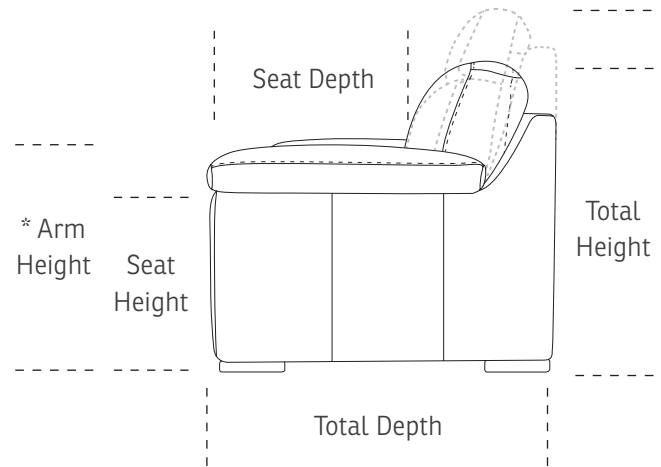

Portsea Options and Technical Specifications

Options

- All IMG leathers, fabrics and wood colors can be selected
- 2 seat cushions on 3 seater
- 3 seat cushions on 3 seater
- 2.5 seater and 3.0 Duo with choice of high back

* Arm height for this frame is measured at the highest point of the arm.

2 Seat

2.5 Seat

3 Seat

3 Seat Duo

2.5 Seat High back

3 Seat Duo High back

Measurements*

Portsea	Total Width	Total Depth	Total Height	Seat Width	Seat Height	Seat Depth	Arm Height
2 Seat	163 cm / 64.2 in	93 cm / 36.6 in	86 cm / 33.9 in	115 cm / 45.3 in	48 cm / 18.9 in	53 cm / 20.9 in	61 cm / 24 in
2.5 Seat	176 cm / 69.3 in	93 cm / 36.6 in	86 cm / 33.9 in	125 cm / 49.2 in	48 cm / 18.9 in	53 cm / 20.9 in	61 cm / 24 in
3 Seat	217 cm / 85.4 in	93 cm / 36.6 in	86 cm / 33.9 in	172.5 cm / 67.9 in	48 cm / 18.9 in	53 cm / 20.9 in	61 cm / 24 in
3 Seat Duo	217 cm / 85.4 in	93 cm / 36.6 in	86 cm / 33.9 in	172.5 cm / 67.9 in	48 cm / 18.9 in	53 cm / 20.9 in	61 cm / 24 in
2.5 Seat High back	176 cm / 69.3 in	93 cm / 36.6 in	103 cm / 40.6 in	130 cm / 51.2 in	48 cm / 18.9 in	53 cm / 20.9 in	60 cm / 23.6 in
3 Seat Duo High back	217 cm / 85.4 in	93 cm / 36.6 in	103 cm / 40.6 in	172.5 cm / 67.9 in	48 cm / 18.9 in	53 cm / 20.9 in	60 cm / 23.6 in

* The dimensions are approximate and may vary with +/-2cm