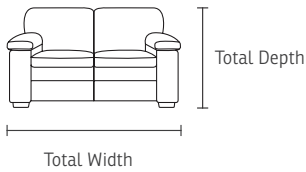

Portsea Options and Technical Specifications

Options

- All IMG leathers, fabrics and wood colors can be selected
- 2 seat cushions on 3 seater
- 3 seat cushions on 3 seater
- 2.5 seater and 3.0 Duo with choice of high back

* Arm height for this frame is measured at the highest point of the arm.

2 Seat

2.5 Seat

3 Seat

3 Seat Duo

2.5 Seat High back

3 Seat Duo High back

Measurements*

Portsea	Total Width	Total Depth	Total Height	Seat Width	Seat Height	Seat Depth	Arm Height
2 Seat	163 cm / 64.2 in	93 cm / 36.6 in	86 cm / 33.9 in	115 cm / 45.3 in	48 cm / 18.9 in	53 cm / 20.9 in	61 cm / 24 in
2.5 Seat	176 cm / 69.3 in	93 cm / 36.6 in	86 cm / 33.9 in	125 cm / 49.2 in	48 cm / 18.9 in	53 cm / 20.9 in	61 cm / 24 in
3 Seat	217 cm / 85.4 in	93 cm / 36.6 in	86 cm / 33.9 in	172.5 cm / 67.9 in	48 cm / 18.9 in	53 cm / 20.9 in	61 cm / 24 in
3 Seat Duo	217 cm / 85.4 in	93 cm / 36.6 in	86 cm / 33.9 in	172.5 cm / 67.9 in	48 cm / 18.9 in	53 cm / 20.9 in	61 cm / 24 in
2.5 Seat High back	176 cm / 69.3 in	93 cm / 36.6 in	103 cm / 40.6 in	130 cm / 51.2 in	48 cm / 18.9 in	53 cm / 20.9 in	60 cm / 23.6 in
3 Seat Duo High back	217 cm / 85.4 in	93 cm / 36.6 in	103 cm / 40.6 in	172.5 cm / 67.9 in	48 cm / 18.9 in	53 cm / 20.9 in	60 cm / 23.6 in

* The dimensions are approximate and may vary with +/-2cm