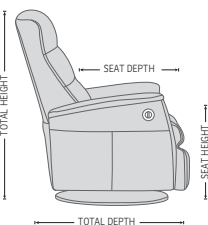

DIMENSIONS

CHAIR SIZE	TOTAL WIDTH	TOTAL DEPTH	TOTAL HEIGHT	SEAT WIDTH	SEAT HEIGHT	SEAT DEPTH	TOTAL DEPTH (reclined)	WALL CLEARANCE REQUIREMENT
Liberty RG210 standard size with chaise	82 cm / 32.2 in	92 cm / 36.2 in	103 cm / 40.5 in	50 cm / 19.6 in	48 cm / 18.8 in	55 cm / 21.6 in	159 cm / 62.5 in	35 cm / 13.7 in
Liberty RG310 large size with chaise	87 cm / 34.2 in	92 cm / 36.2 in	105 cm / 41.3 in	55 cm / 21.6 in	48 cm / 18.8 in	56 cm / 22 in	162 cm / 63.7 in	35 cm / 13.7 in
Liberty RM210 standard size with chaise	82 cm / 32.2 in	92 cm / 36.2 in	103 cm / 40.5 in	50 cm / 19.6 in	48 cm / 18.8 in	55 cm / 21.6 in	159 cm / 62.5 in	35 cm / 13.7 in
Liberty RM310 large size with chaise	87 cm / 34.2 in	92 cm / 36.2 in	105 cm / 41.3 in	55 cm / 21.6 in	48 cm / 18.8 in	56 cm / 22 in	162 cm / 63.7 in	35 cm / 13.7 in
Liberty RMS210 standard size with chaise	82 cm / 32.2 in	92 cm / 36.2 in	106 cm / 41.7 in	50 cm / 19.6 in	48 cm / 18.8 in	55 cm / 21.6 in	159 cm / 62.5 in	35 cm / 13.7 in
Liberty RMS310 large size with chaise	87 cm / 34.2 in	92 cm / 36.2 in	107 cm / 42.1 in	55 cm / 21.6 in	48 cm / 18.8 in	56 cm / 22 in	162 cm / 63.7 in	35 cm / 13.7 in

* The dimensions are approximate and may vary with +/-2cm