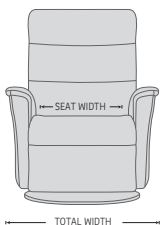

DIMENSIONS

CHAIR SIZE	TOTAL WIDTH	TOTAL DEPTH	TOTAL HEIGHT	SEAT WIDTH	SEAT HEIGHT	SEAT DEPTH	TOTAL DEPTH (reclined)	WALL CLEARANCE REQUIREMENT
Liberty RG210 standard size with chaise	82 cm / 32.2 in	92 cm / 36.2 in	103 cm / 40.5 in	50 cm / 19.6 in	48 cm / 18.8 in	55 cm / 21.6 in	159 cm / 62.5 in	35 cm / 13.7 in
Liberty RG310 large size with chaise	87 cm / 34.2 in	92 cm / 36.2 in	105 cm / 41.3 in	55 cm / 21.6 in	48 cm / 18.8 in	56 cm / 22 in	162 cm / 63.7 in	35 cm / 13.7 in
Liberty RM210 standard size with chaise	82 cm / 32.2 in	92 cm / 36.2 in	103 cm / 40.5 in	50 cm / 19.6 in	48 cm / 18.8 in	55 cm / 21.6 in	159 cm / 62.5 in	35 cm / 13.7 in
Liberty RM310 large size with chaise	87 cm / 34.2 in	92 cm / 36.2 in	105 cm / 41.3 in	55 cm / 21.6 in	48 cm / 18.8 in	56 cm / 22 in	162 cm / 63.7 in	35 cm / 13.7 in
Liberty RMS210 standard size with chaise	82 cm / 32.2 in	92 cm / 36.2 in	106 cm / 41.7 in	50 cm / 19.6 in	48 cm / 18.8 in	55 cm / 21.6 in	159 cm / 62.5 in	35 cm / 13.7 in
Liberty RMS310 large size with chaise	87 cm / 34.2 in	92 cm / 36.2 in	107 cm / 42.1 in	55 cm / 21.6 in	48 cm / 18.8 in	56 cm / 22 in	162 cm / 63.7 in	35 cm / 13.7 in

* The dimensions are approximate and may vary with +/-2cm