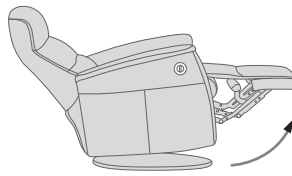

INTEGRATED FOOTSTOOL