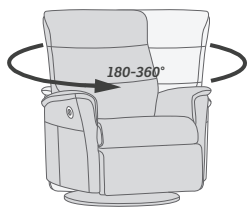

FUNCTIONS

180 - 360° SWIVEL