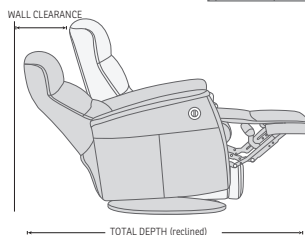

DIMENSIONS

CHAIR SIZE	TOTAL WIDTH	TOTAL DEPTH	TOTAL HEIGHT	SEAT WIDTH	SEAT HEIGHT	SEAT DEPTH	TOTAL DEPTH (reclined)	WALL CLEARANCE REQUIREMENT
Liberty RG210 standard size with chaise	82 cm / 32.2 in	92 cm / 36.2 in	103 cm / 40.5 in	50 cm / 19.6 in	48 cm / 18.8 in	55 cm / 21.6 in	159 cm / 62.5 in	35 cm / 13.7 in
Liberty RG310 large size with chaise	87 cm / 34.2 in	92 cm / 36.2 in	105 cm / 41.3 in	55 cm / 21.6 in	48 cm / 18.8 in	56 cm / 22 in	162 cm / 63.7 in	35 cm / 13.7 in
Liberty RM210 standard size with chaise	82 cm / 32.2 in	92 cm / 36.2 in	103 cm / 40.5 in	50 cm / 19.6 in	48 cm / 18.8 in	55 cm / 21.6 in	159 cm / 62.5 in	35 cm / 13.7 in
Liberty RM310 large size with chaise	87 cm / 34.2 in	92 cm / 36.2 in	105 cm / 41.3 in	55 cm / 21.6 in	48 cm / 18.8 in	56 cm / 22 in	162 cm / 63.7 in	35 cm / 13.7 in
Liberty RMS210 standard size with chaise	82 cm / 32.2 in	92 cm / 36.2 in	106 cm / 41.7 in	50 cm / 19.6 in	48 cm / 18.8 in	55 cm / 21.6 in	159 cm / 62.5 in	35 cm / 13.7 in
Liberty RMS310 large size with chaise	87 cm / 34.2 in	92 cm / 36.2 in	107 cm / 42.1 in	55 cm / 21.6 in	48 cm / 18.8 in	56 cm / 22 in	162 cm / 63.7 in	35 cm / 13.7 in

* The dimensions are approximate and may vary with +/-2cm