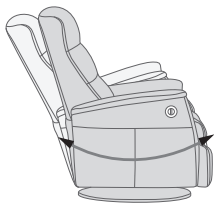

GLIDING/ROCKING FUNCTION