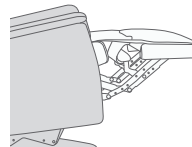

CHAISE OPTION