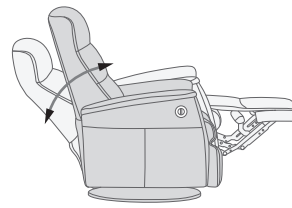

EFFORTLESS RECLINING