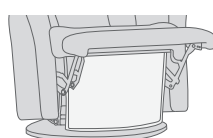

FRONT SKIRT OPTION