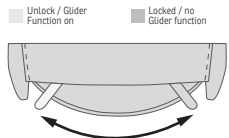

OPTIONS

GLIDING/ROCKING FUNCTION