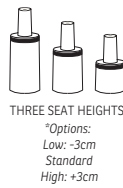

YEAR WARRANTY

DESIGNED IN NORWAY

See warranty policy for more details.

Space 4100W

Space 4100

360° Swivel

Adjustable Headrest

Effortless Reclining

Freestanding Footstool height adjustable

Ergo-Tilt

SPACE 4100 RECLINER & OTTOMAN

FUNCTIONS

BASE OPTIONS

DIMENSIONS

| CHAIR SIZE | TOTAL WIDTH | TOTAL DEPTH | TOTAL HEIGHT | SEAT WIDTH | SEAT HEIGHT | SEAT DEPTH |
|--------------------|---------------|-----------------|------------------|-----------------|-----------------|---------------|
| Space 4100 | 84 cm / 33 in | 84 cm / 33 in | 109 cm / 42.9 in | 50 cm / 19.6 in | 45 cm / 17.7 in | 51 cm / 20 in |
| Space 4100 Ottoman | 51 cm / 20 in | 44 cm / 17.3 in | 45 cm / 17.7 in | | | |

* The dimensions are approximate and may vary with +/-2cm