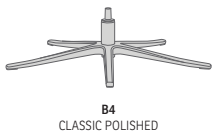

YEAR WARRANTY

DESIGNED IN NORWAY

See warranty policy for more details.

Space 4100W

Space 4100

360° Swivel

Adjustable Headrest

Effortless Reclining

Freestanding Footstool height adjustable

Ergo-Tilt

SPACE 4100 RECLINER & OTTOMAN

FUNCTIONS

BASE OPTIONS

DIMENSIONS

| CHAIR SIZE | TOTAL WIDTH | TOTAL DEPTH | TOTAL HEIGHT | SEAT WIDTH | SEAT HEIGHT | SEAT DEPTH |
|--------------------|---------------|-----------------|------------------|-----------------|-----------------|---------------|
| Space 4100 | 84 cm / 33 in | 84 cm / 33 in | 109 cm / 42.9 in | 50 cm / 19.6 in | 45 cm / 17.7 in | 51 cm / 20 in |
| Space 4100 Ottoman | 51 cm / 20 in | 44 cm / 17.3 in | 45 cm / 17.7 in | | | |

* The dimensions are approximate and may vary with +/-2cm