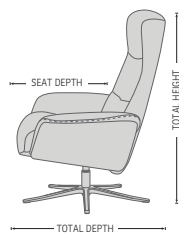

The new and improved Space recliner now features an even better comfort, with a slimmer arm and back profile, and a height adjustable footstool (9 cm from min to max). With the Space recliner program the back angle is adjustable with an unique gas-lift system to adapt to all comfort requirements. With all the built-in functions in this recliner, you will experience an entirely different level of absolute comfort.

YEAR WARRANTY

DESIGNED IN NORWAY

See warranty policy for more details.

Space 4100W

Space 4100

360° Swivel

Adjustable Headrest

Effortless Reclining

Freestanding Footstool height adjustable

Ergo-Tilt

SPACE 4100 RECLINER & OTTOMAN

FUNCTIONS

BASE OPTIONS

DIMENSIONS

| CHAIR SIZE | TOTAL WIDTH | TOTAL DEPTH | TOTAL HEIGHT | SEAT WIDTH | SEAT HEIGHT | SEAT DEPTH |
|--------------------|---------------|-----------------|------------------|-----------------|-----------------|---------------|
| Space 4100 | 84 cm / 33 in | 84 cm / 33 in | 109 cm / 42.9 in | 50 cm / 19.6 in | 45 cm / 17.7 in | 51 cm / 20 in |
| Space 4100 Ottoman | 51 cm / 20 in | 44 cm / 17.3 in | 45 cm / 17.7 in | | | |

* The dimensions are approximate and may vary with +/-2cm