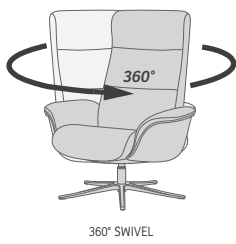

The new and improved Space recliner now features an even better comfort, with a slimmer arm and back profile, and a height adjustable footstool (9 cm from min to max). With the Space recliner program the back angle is adjustable with an unique gas-lift system to adapt to all comfort requirements. With all the built-in functions in this recliner, you will experience an entirely different level of absolute comfort.

YEAR WARRANTY

DESIGNED IN NORWAY

See warranty policy for more details.

Space 4100W

Space 4100

360° Swivel

Adjustable Headrest

Effortless Reclining

Freestanding Footstool height adjustable

Ergo-Tilt

SPACE 4100 RECLINER & OTTOMAN

FUNCTIONS

BASE OPTIONS

DIMENSIONS

| CHAIR SIZE | TOTAL WIDTH | TOTAL DEPTH | TOTAL HEIGHT | SEAT WIDTH | SEAT HEIGHT | SEAT DEPTH |
|--------------------|---------------|-----------------|------------------|-----------------|-----------------|---------------|
| Space 4100 | 84 cm / 33 in | 84 cm / 33 in | 109 cm / 42.9 in | 50 cm / 19.6 in | 45 cm / 17.7 in | 51 cm / 20 in |
| Space 4100 Ottoman | 51 cm / 20 in | 44 cm / 17.3 in | 45 cm / 17.7 in | | | |

* The dimensions are approximate and may vary with +/-2cm