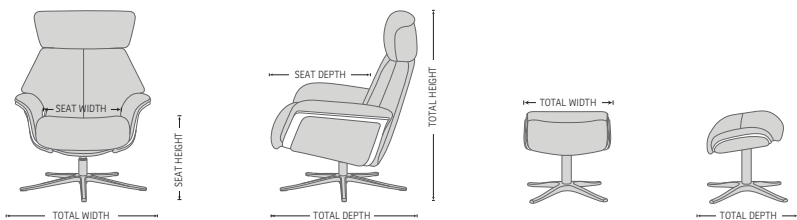

See warranty policy for more details.

360° Swivel

Adjustable Headrest

Effortless Reclining

Height Adjustable Headrest System

Freestanding Footstool

## FUNCTIONS

## BASE OPTIONS

## DIMENSIONS

CHAIR SIZE	TOTAL WIDTH	TOTAL DEPTH	TOTAL HEIGHT	SEAT WIDTH	SEAT HEIGHT	SEAT DEPTH
Space 57.57	82 cm / 32.2 in	82 - 86 cm / 32.2 - 33.8 in	103 - 115 cm / 40.5 - 45.2 in	50 cm / 19.6 in	46 cm / 18.1 in	52 cm / 20.4 in
Space 57.57 Ottoman	51 cm / 20 in	44 cm / 17.3 in	45 cm / 17.7 in			