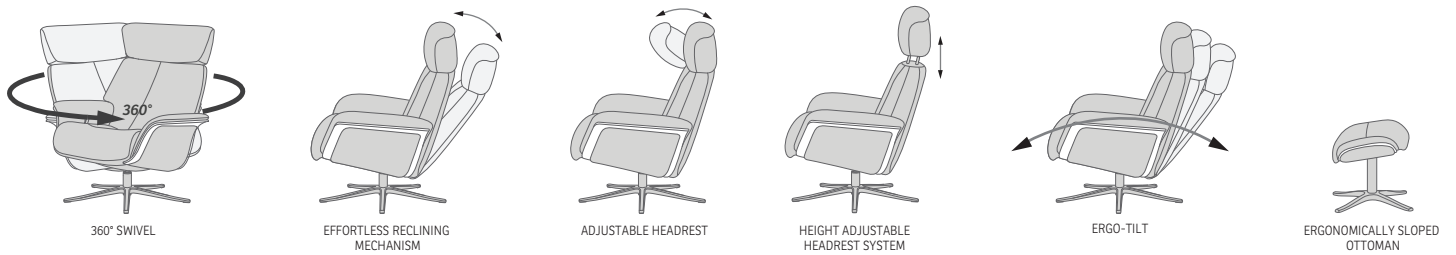

SPACE 57.57 RECLINER & OTTOMAN

FUNCTIONS

BASE OPTIONS

NEW SLIM LINE ALUMINUM BASE

DIMENSIONS

CHAIR SIZE	TOTAL WIDTH	TOTAL DEPTH	TOTAL HEIGHT	SEAT WIDTH	SEAT HEIGHT	SEAT DEPTH
Space 57.57	82 cm / 32.2 in	82 - 86 cm / 32.2 - 33.8 in	103 - 115 cm / 40.5 - 45.2 in	50 cm / 19.6 in	46 cm / 18.1 in	52 cm / 20.4 in
Space 57.57 Ottoman	51 cm / 20 in	44 cm / 17.3 in	45 cm / 17.7 in			

* The dimensions are approximate and may vary with +/-2cm