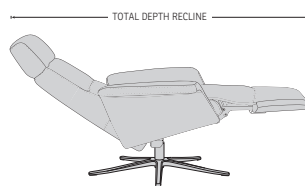

## DIMENSIONS

CHAIR SIZE	TOTAL WIDTH	TOTAL DEPTH	TOTAL HEIGHT	SEAT WIDTH	SEAT HEIGHT	SEAT DEPTH	TOTAL DEPTH RECLINE
Space 3600 Power	86 cm / 33.8 in	90-94 cm / 35.4-37 in	95-108 cm / 37.4-42.5 in	52 cm / 20.4 in	48 cm / 18.9 in	48 cm / 18.9 in	158-169.5 cm / 62.2- 66.7 in