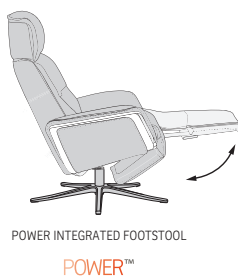

SPACE 5300 POWER

FUNCTIONS

BASE OPTIONS

DIMENSIONS

CHAIR SIZE	TOTAL WIDTH	TOTAL DEPTH	TOTAL HEIGHT	SEAT WIDTH	SEAT HEIGHT	SEAT DEPTH	TOTAL DEPTH RECLINE
Space 5300 Power	86 cm / 33.8 in	91-95 cm / 35.8-37.4 in	96-109 cm / 37.7- 42.9 in	52 cm / 20.4 in	48 cm / 18.9 in	48 cm / 18.9 in	158.5-170 cm / 62.4-66.9 in

* The dimensions are approximate and may vary with +/-2cm