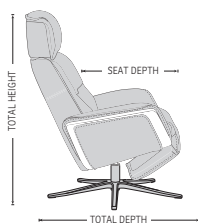

DIMENSIONS

CHAIR SIZE	TOTAL WIDTH	TOTAL DEPTH	TOTAL HEIGHT	SEAT WIDTH	SEAT HEIGHT	SEAT DEPTH	TOTAL DEPTH RECLINE
Space 5300 Power	86 cm / 33.8 in	91-95 cm / 35.8-37.4 in	96-109 cm / 37.7- 42.9 in	52 cm / 20.4 in	48 cm / 18.9 in	48 cm / 18.9 in	158.5-170 cm / 62.4-66.9 in

* The dimensions are approximate and may vary with +/-2cm