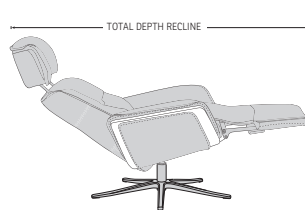

BASE OPTIONS

DIMENSIONS

CHAIR SIZE	TOTAL WIDTH	TOTAL DEPTH	TOTAL HEIGHT	SEAT WIDTH	SEAT HEIGHT	SEAT DEPTH	TOTAL DEPTH RECLINE
Space 5300 Power	86 cm / 33.8 in	91-95 cm / 35.8-37.4 in	96-109 cm / 37.7- 42.9 in	52 cm / 20.4 in	48 cm / 18.9 in	48 cm / 18.9 in	158.5-170 cm / 62.4-66.9 in

* The dimensions are approximate and may vary with +/-2cm