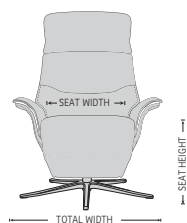

# SPACE 5300 POWER

## DIMENSIONS

CHAIR SIZE	TOTAL WIDTH	TOTAL DEPTH	TOTAL HEIGHT	SEAT WIDTH	SEAT HEIGHT	SEAT DEPTH	TOTAL DEPTH RECLINE
Space 5300 Power	86 cm / 33.8 in	91-95 cm / 35.8-37.4 in	96-109 cm / 37.7- 42.9 in	52 cm / 20.4 in	48 cm / 18.9 in	48 cm / 18.9 in	158.5-170 cm / 62.4-66.9 in