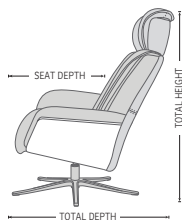

DIMENSIONS

CHAIR SIZE	TOTAL WIDTH	TOTAL DEPTH	TOTAL HEIGHT	SEAT WIDTH	SEAT HEIGHT	SEAT DEPTH
Space 5300	80 cm / 31.4 in	82 - 86 cm / 32.2 - 33.8 in	101 - 115 cm / 39.7 - 45.2 in	50 cm / 19.6 in	45 cm / 17.7 in	51 cm / 20 in
Space 5300 Ottoman	51 cm / 20 in	44 cm / 17.3 in	45 cm / 17.7 in			

* The dimensions are approximate and may vary with +/-2cm

imgcomfort.com