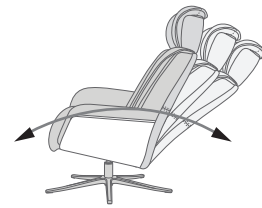

ERGO-TILT

BASE OPTIONS

*Options:
Low: -3cm
Standard
High: +3cm