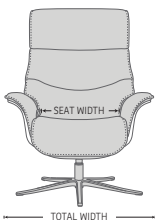

DIMENSIONS

CHAIR SIZE	TOTAL WIDTH	TOTAL DEPTH	TOTAL HEIGHT	SEAT WIDTH	SEAT HEIGHT	SEAT DEPTH
Space 5300	80 cm / 31.4 in	82 - 86 cm / 32.2 - 33.8 in	101 - 115 cm / 39.7 - 45.2 in	50 cm / 19.6 in	45 cm / 17.7 in	51 cm / 20 in
Space 5300 Ottoman	51 cm / 20 in	44 cm / 17.3 in	45 cm / 17.7 in			

* The dimensions are approximate and may vary with +/-2cm