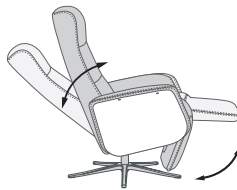

The Space 4100 Manual Integrated recliner presents subtle sophistication with a minimalist, elegant design theme. Characterised by a sectioned backrest cushion featuring subtle seam stitching, this enhances the soft cushion padding while providing added detail. With delicately curving armrests and a curved integrated footrest, this recliner achieves its own sense of modern elegance and convenience.

## Functions

360° Swivel Function

Gas-Lift Manual Reclining with Integrated Footstool

Manual Angle Adjustable Headrest

### 2. Comfort-Precision Headrest

Adjustable head and neck support gives you the ultimate comfort in all seating positions, through simply tilting the headrest.