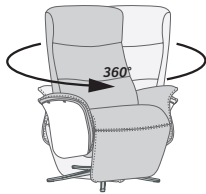

Functions

360° Swivel Function