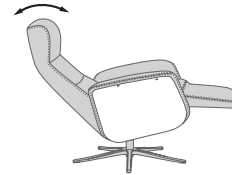

The Space 4100 Manual Integrated recliner presents subtle sophistication with a minimalist, elegant design theme. Characterised by a sectioned backrest cushion featuring subtle seam stitching, this enhances the soft cushion padding while providing added detail. With delicately curving armrests and a curved integrated footrest, this recliner achieves its own sense of modern elegance and convenience.

## Functions

360° Swivel Function

Gas-Lift Manual Reclining with Integrated Footstool

Manual Angle Adjustable Headrest

### 2. Comfort-Precision Headrest

Adjustable head and neck support gives you the ultimate comfort in all seating positions, through simply tilting the headrest.