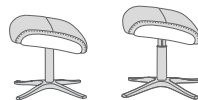

## Functions

360° Manual Swivel

Effortless Reclining Backrest

Manual Height and Angle Adjustable Headrest

Ergonomically Sloped Ottoman

## Options

Ergo-Tilt

Height Adjustable Footstool (9 cm from min to max)

Three Seat Heights Options  
Low: -3cm / Standard / High: +3cm