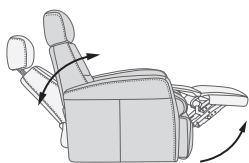

6. Solid frame construction

A steel and hardwood frame provides durability and strength.

7. Wall-Saving Function

Our motion sofas can be placed up to 15cm from the wall for reclining to optimize the space of your living area.

Divani Functions and Options

Wallsaver Functions

Manual or Powered Recline

Manual Height and Angle Adjustable Headrest

Outside Arm WM Buttons

Inside Seat WM Buttons

WM Buttons

1. USB switch on/off
2. USB light indicate
3. USB port
4. Extending footrest followed by recline
5. Backrest raises followed by retracting footrest