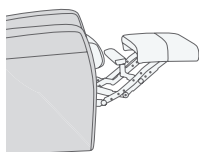

Options for Divani Wallsaver

Without chaise