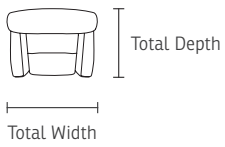

Divani Limitless Combinations

1 Seat