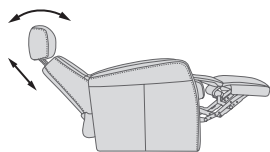

6. Solid frame construction

A steel and hardwood frame provides durability and strength.

7. Wall-Saving Function

Our motion sofas can be placed up to 15cm from the wall for reclining to optimize the space of your living area.

Divani Functions and Options

Wallsaver Functions

Manual or Powered Recline

Manual Height and Angle Adjustable Headrest

Outside Arm WM Buttons

Inside Seat WM Buttons

WM Buttons

1. USB switch on/off
2. USB light indicate
3. USB port
4. Extending footrest followed by recline
5. Backrest raises followed by retracting footrest