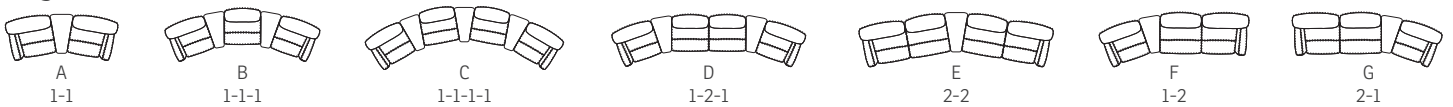

Angled arm

CONNECTION ARMS W/STORAGE