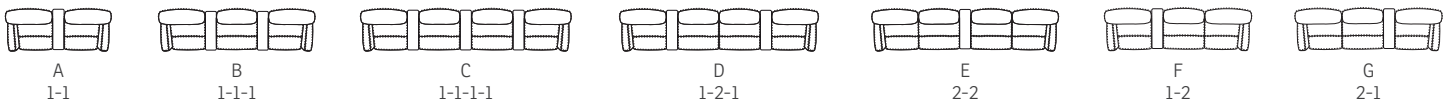

LIMITLESS COMBINATIONS

Straight arm