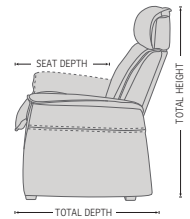

Comfort Glide™ System provides effortless motion.

FUNCTIONS

EFFORTLESS RECLINING MECHANISM

ADJUSTABLE HEADREST

HIGH ADJUSTABLE HEADREST

DIMENSIONS

CHAIR SIZE	TOTAL WIDTH	TOTAL DEPTH	TOTAL HEIGHT	SEAT WIDTH	SEAT HEIGHT	SEAT DEPTH	WALL CLEARANCE
FS Nordic 95 1 SEAT	87 cm / 34.2 in	90 cm / 35.4 in	95-108 cm / 37.4-42.5 in	55 cm / 21.6 in	46 cm / 18.1 in	56 cm / 22 in	30-44 cm / 11.8-17.3 in
FS Nordic 95 2 SEAT	141 cm / 55.5 in	90 cm / 35.4 in	95-108 cm / 37.4-42.5 in	110 cm / 43.3 in	46 cm / 18.1 in	56 cm / 22 in	30-44 cm / 11.8-17.3 in
FS Nordic 95 3 SEAT	199 cm / 78.3 in	90 cm / 35.4 in	95-108 cm / 37.4-42.5 in	166 cm / 65.3 in	46 cm / 18.1 in	56 cm / 22 in	30-44 cm / 11.8-17.3 in

* The dimensions are approximate and may vary with +/-2cm

imgcomfort.com