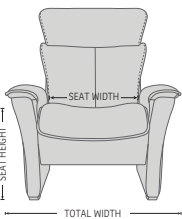

DESIGNED IN NORWAY

See warranty policy for more details.

NORDIC 95 FUNCTION SOFA

ADJUSTABLE HEADREST SYSTEM
Exclusive adjustment system that allows your head and neck to rest in an infinite number of comfort positions.

Comfort Glide™ System provides effortless motion.

FUNCTIONS

EFFORTLESS RECLINING MECHANISM

ADJUSTABLE HEADREST

HIGH ADJUSTABLE HEADREST

DIMENSIONS

CHAIR SIZE	TOTAL WIDTH	TOTAL DEPTH	TOTAL HEIGHT	SEAT WIDTH	SEAT HEIGHT	SEAT DEPTH	WALL CLEARANCE
FS Nordic 95 1 SEAT	87 cm / 34.2 in	90 cm / 35.4 in	95-108 cm / 37.4-42.5 in	55 cm / 21.6 in	46 cm / 18.1 in	56 cm / 22 in	30-44 cm / 11.8-17.3 in
FS Nordic 95 2 SEAT	141 cm / 55.5 in	90 cm / 35.4 in	95-108 cm / 37.4-42.5 in	110 cm / 43.3 in	46 cm / 18.1 in	56 cm / 22 in	30-44 cm / 11.8-17.3 in
FS Nordic 95 3 SEAT	199 cm / 78.3 in	90 cm / 35.4 in	95-108 cm / 37.4-42.5 in	166 cm / 65.3 in	46 cm / 18.1 in	56 cm / 22 in	30-44 cm / 11.8-17.3 in

* The dimensions are approximate and may vary with +/-2cm

imgcomfort.com