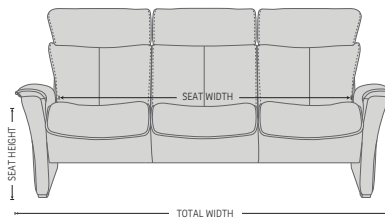

DESIGNED IN NORWAY

See warranty policy for more details.

NORDIC 95 FUNCTION SOFA

ADJUSTABLE HEADREST SYSTEM
Exclusive adjustment system that allows your head and neck to rest in an infinite number of comfort positions.

Comfort Glide™ System provides effortless motion.

FUNCTIONS

EFFORTLESS RECLINING MECHANISM

ADJUSTABLE HEADREST

HIGH ADJUSTABLE HEADREST

DIMENSIONS

CHAIR SIZE	TOTAL WIDTH	TOTAL DEPTH	TOTAL HEIGHT	SEAT WIDTH	SEAT HEIGHT	SEAT DEPTH	WALL CLEARANCE
FS Nordic 95 1 SEAT	87 cm / 34.2 in	90 cm / 35.4 in	95-108 cm / 37.4-42.5 in	55 cm / 21.6 in	46 cm / 18.1 in	56 cm / 22 in	30-44 cm / 11.8-17.3 in
FS Nordic 95 2 SEAT	141 cm / 55.5 in	90 cm / 35.4 in	95-108 cm / 37.4-42.5 in	110 cm / 43.3 in	46 cm / 18.1 in	56 cm / 22 in	30-44 cm / 11.8-17.3 in
FS Nordic 95 3 SEAT	199 cm / 78.3 in	90 cm / 35.4 in	95-108 cm / 37.4-42.5 in	166 cm / 65.3 in	46 cm / 18.1 in	56 cm / 22 in	30-44 cm / 11.8-17.3 in

* The dimensions are approximate and may vary with +/-2cm

imgcomfort.com