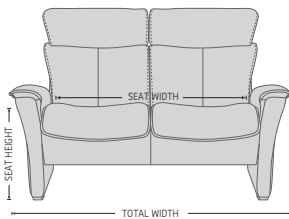

DESIGNED IN NORWAY

See warranty policy for more details.

NORDIC 95 FUNCTION SOFA

ADJUSTABLE HEADREST SYSTEM
Exclusive adjustment system that allows your head and neck to rest in an infinite number of comfort positions.

Comfort Glide™ System provides effortless motion.

FUNCTIONS

EFFORTLESS RECLINING MECHANISM

ADJUSTABLE HEADREST

HIGH ADJUSTABLE HEADREST

DIMENSIONS

CHAIR SIZE	TOTAL WIDTH	TOTAL DEPTH	TOTAL HEIGHT	SEAT WIDTH	SEAT HEIGHT	SEAT DEPTH	WALL CLEARANCE
FS Nordic 95 1 SEAT	87 cm / 34.2 in	90 cm / 35.4 in	95-108 cm / 37.4-42.5 in	55 cm / 21.6 in	46 cm / 18.1 in	56 cm / 22 in	30-44 cm / 11.8-17.3 in
FS Nordic 95 2 SEAT	141 cm / 55.5 in	90 cm / 35.4 in	95-108 cm / 37.4-42.5 in	110 cm / 43.3 in	46 cm / 18.1 in	56 cm / 22 in	30-44 cm / 11.8-17.3 in
FS Nordic 95 3 SEAT	199 cm / 78.3 in	90 cm / 35.4 in	95-108 cm / 37.4-42.5 in	166 cm / 65.3 in	46 cm / 18.1 in	56 cm / 22 in	30-44 cm / 11.8-17.3 in

* The dimensions are approximate and may vary with +/-2cm

imgcomfort.com