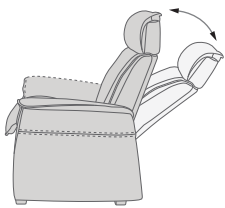

DESIGNED IN NORWAY

See warranty policy for more details.

NORDIC 95 FUNCTION SOFA

ADJUSTABLE HEADREST SYSTEM
Exclusive adjustment system that allows your head and neck to rest in an infinite number of comfort positions.

Back and lumbar support through molded cold-cured foam.

The rock-solid steel undercarriage provides long-term stability.

An interior steel frame with sinuous springs is encased in cold-cured foam cushions. These in turn are covered with glove-fitted upholstery.

Comfort Glide™ System provides effortless motion.

FUNCTIONS

EFFORTLESS RECLINING MECHANISM

ADJUSTABLE HEADREST

HIGH ADJUSTABLE HEADREST

DIMENSIONS

CHAIR SIZE	TOTAL WIDTH	TOTAL DEPTH	TOTAL HEIGHT	SEAT WIDTH	SEAT HEIGHT	SEAT DEPTH	WALL CLEARANCE
FS Nordic 95 1 SEAT	87 cm / 34.2 in	90 cm / 35.4 in	95-108 cm / 37.4-42.5 in	55 cm / 21.6 in	46 cm / 18.1 in	56 cm / 22 in	30-44 cm / 11.8-17.3 in
FS Nordic 95 2 SEAT	141 cm / 55.5 in	90 cm / 35.4 in	95-108 cm / 37.4-42.5 in	110 cm / 43.3 in	46 cm / 18.1 in	56 cm / 22 in	30-44 cm / 11.8-17.3 in
FS Nordic 95 3 SEAT	199 cm / 78.3 in	90 cm / 35.4 in	95-108 cm / 37.4-42.5 in	166 cm / 65.3 in	46 cm / 18.1 in	56 cm / 22 in	30-44 cm / 11.8-17.3 in