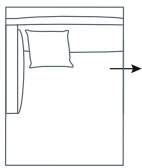

SIDE VIEW (CM)

Seat Height	Seat Depth	Back Height	Arm Height	Leg Height	Scatter Size
43	62	73	62	13	50 x 50 cm

DIMENSIONS (CM)

L 254 x D 105 x H 86
4 Seater

L 254 x D 105 x H 86
4 Seater (2 pieces)

L 234 x D 105 x H 86
3.5 Seater

L 234 x D 105 x H 86
3.5 Seater (2 pieces)

L 214 x D 105 x H 86
3 Seater

L 194 x D 105 x H 86
2.5 Seater

L 174 x D 105 x H 86
2 Seater

L 84 x D 95 x H 82
Chair

Refer to Molmic website for Timber Stains and Powdercoat colours.
All designs remain the intellectual property of Molmic Furniture.
Improvements or alterations to design, construction or dimensions may occur without notice.
Molmic PTY LTD ABN 35 400 631 463

DIMENSIONS (CM)

L 236 x D 105 x H 86
4 Seater 1 Arm (LF/RF)

L 216 x D 105 x H 86
3.5 Seater 1 Arm (LF/RF)

L 196 x D 105 x H 86
3 Seater 1 Arm (LF/RF)

L 176 x D 105 x H 86
2.5 Seater 1 Arm (LF/RF)

L 156 x D 105 x H 86
2 Seater 1 Arm (LF/RF)

L 107 x D 160 x H 86
Chaise (LF/RF)

L 99 x D 99 x H 43
Ottoman

MODULAR EXAMPLES

COMBINATION 1
3.5 Seater 1 Arm (LF/RF)
Chaise (LF/RF)

COMBINATION 2
2.5 Seater 1 Arm (LF/RF)
2.5 Seater 1 Arm (LF/RF)