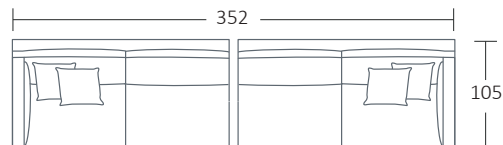

SIDE VIEW (CM)

Seat Height	Seat Depth	Back Height	Arm Height	Leg Height	Scatter Size
43	62	73	62	13	50 x 50 cm

DIMENSIONS (CM)

L 254 x D 105 x H 86
4 Seater

L 254 x D 105 x H 86
4 Seater (2 pieces)

L 234 x D 105 x H 86
3.5 Seater

L 234 x D 105 x H 86
3.5 Seater (2 pieces)

L 214 x D 105 x H 86
3 Seater

L 194 x D 105 x H 86
2.5 Seater

L 174 x D 105 x H 86
2 Seater

L 84 x D 95 x H 82
Chair

Refer to Molmic website for Timber Stains and Powdercoat colours.
All designs remain the intellectual property of Molmic Furniture.
Improvements or alterations to design, construction or dimensions may occur without notice.
Molmic PTY LTD ABN 35 400 631 463

DIMENSIONS (CM)

L 236 x D 105 x H 86
4 Seater 1 Arm (LF/RF)

L 216 x D 105 x H 86
3.5 Seater 1 Arm (LF/RF)

L 196 x D 105 x H 86
3 Seater 1 Arm (LF/RF)

L 176 x D 105 x H 86
2.5 Seater 1 Arm (LF/RF)

L 156 x D 105 x H 86
2 Seater 1 Arm (LF/RF)

L 107 x D 160 x H 86
Chaise (LF/RF)

L 99 x D 99 x H 43
Ottoman

MODULAR EXAMPLES

COMBINATION 1
3.5 Seater 1 Arm (LF/RF)
Chaise (LF/RF)

COMBINATION 2
2.5 Seater 1 Arm (LF/RF)
2.5 Seater 1 Arm (LF/RF)