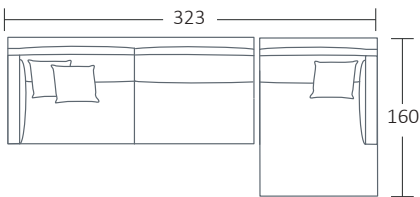

SIDE VIEW (CM)

Seat Height	Seat Depth	Back Height	Arm Height	Leg Height	Scatter Size
43	62	73	62	13	50 x 50 cm

DIMENSIONS (CM)

L 254 x D 105 x H 86
4 Seater

L 254 x D 105 x H 86
4 Seater (2 pieces)

L 234 x D 105 x H 86
3.5 Seater

L 234 x D 105 x H 86
3.5 Seater (2 pieces)

L 214 x D 105 x H 86
3 Seater

L 194 x D 105 x H 86
2.5 Seater

L 174 x D 105 x H 86
2 Seater

L 84 x D 95 x H 82
Chair

Refer to Molmic website for Timber Stains and Powdercoat colours.
All designs remain the intellectual property of Molmic Furniture.
Improvements or alterations to design, construction or dimensions may occur without notice.
Molmic PTY LTD ABN 35 400 631 463

DIMENSIONS (CM)

L 236 x D 105 x H 86
4 Seater 1 Arm (LF/RF)

L 216 x D 105 x H 86
3.5 Seater 1 Arm (LF/RF)

L 196 x D 105 x H 86
3 Seater 1 Arm (LF/RF)

L 176 x D 105 x H 86
2.5 Seater 1 Arm (LF/RF)

L 156 x D 105 x H 86
2 Seater 1 Arm (LF/RF)

L 107 x D 160 x H 86
Chaise (LF/RF)

L 99 x D 99 x H 43
Ottoman

MODULAR EXAMPLES

COMBINATION 1
3.5 Seater 1 Arm (LF/RF)
Chaise (LF/RF)

COMBINATION 2
2.5 Seater 1 Arm (LF/RF)
2.5 Seater 1 Arm (LF/RF)