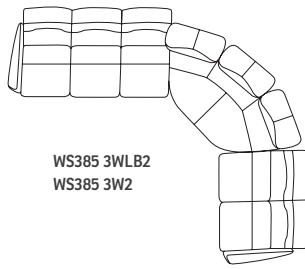

# DUKE MODULAR SEATING SYSTEM

- A Adjustable head and neck support gives you ultimate comfort in all seating positions.
- B Effortless reclining and adjustable back rest angle as your heart desires.
- C Computer controlled injection molded cold-cure foam ensures ergonomically correct seating and comfort throughout all areas of the chair. The headrest is height adjustable for perfect fit.
- D The interior steel frame with sinuous springs encased in cold-cure molded foam ensures correct back and lumbar support.
- E Built with a solid hard wood and steel frame and IMG uses computer controlled injection moulded foam. This guarantees superior quality and durability.
- F Integrated footrest. The footrest can easily be unfolded by using the handle. To fold it in you should use your feet to press the footrest down towards the chair and move your body weight forward while seating.

## WIDE CORNER (WC) / CORNER (C)

WS385 2WLB2  
WS385 2W2

WS385 3WLB2  
WS385 3W2

WS385 3WLB3  
WS385 3W3

WS385 2CLB2  
WS385 2C2

WS385 3CLB2  
WS385 3C2

WS385 3CLB3  
WS385 3C3