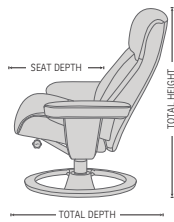

DESIGNED IN NORWAY

See warranty policy for more details.

Up to 3 sizes Available

360° Swivel

Acti-Flex Headrest system

Effortless Reclining

Height Adjustable

REGAL INFINITY

FUNCTIONS

360° SWIVEL

EFFORTLESS RECLINING MECHANISM

ACTI-FLEX HEADREST SYSTEM

HEIGHT ADJUSTABLE OTTOMAN

DIMENSIONS

CHAIR SIZE	TOTAL WIDTH	TOTAL DEPTH	TOTAL HEIGHT	SEAT WIDTH	SEAT HEIGHT	SEAT DEPTH	WALL CLEARANCE REQUIREMENT
RAF220 INFINITY Standard size	74 cm / 29.1 in	81 cm / 31.8 in	96 cm / 37.7 in	49 cm / 19.2 in	43.5 cm / 17.1 in	47.5 cm / 18.7 in	21 cm / 8.2 in
RAF320 INFINITY Large size	79 cm / 31.1 in	85 cm / 33.4 in	99 cm / 38.9 in	54 cm / 21.2 in	44 cm / 17.3 in	50 cm / 19.6 in	24 cm / 9.4 in
RAF420 INFINITY Extra Large size	84 cm / 33 in	89 cm / 35 in	102 cm / 40.1 in	59 cm / 23.2 in	44.5 cm / 17.5 in	52.5 cm / 20.6 in	27 cm / 10.6 in
RAF INFINITY ottoman size	52 cm / 20.4 in	47 cm / 18.5 in	41 - 49 cm / 16.1 - 19.2 in				

* The dimensions are approximate and may vary with +/-2cm

imgcomfort.com