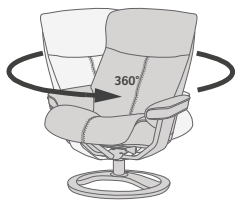

DESIGNED IN NORWAY

See warranty policy for more details.

Up to 3 sizes Available

360° Swivel

Acti-Flex Headrest system

Effortless Reclining

Height Adjustable

REGAL INFINITY

FUNCTIONS

360° SWIVEL

EFFORTLESS RECLINING MECHANISM

ACTI-FLEX HEADREST SYSTEM

HEIGHT ADJUSTABLE OTTOMAN

DIMENSIONS

CHAIR SIZE	TOTAL WIDTH	TOTAL DEPTH	TOTAL HEIGHT	SEAT WIDTH	SEAT HEIGHT	SEAT DEPTH	WALL CLEARANCE REQUIREMENT
RAF220 INFINITY Standard size	74 cm / 29.1 in	81 cm / 31.8 in	96 cm / 37.7 in	49 cm / 19.2 in	43.5 cm / 17.1 in	47.5 cm / 18.7 in	21 cm / 8.2 in
RAF320 INFINITY Large size	79 cm / 31.1 in	85 cm / 33.4 in	99 cm / 38.9 in	54 cm / 21.2 in	44 cm / 17.3 in	50 cm / 19.6 in	24 cm / 9.4 in
RAF420 INFINITY Extra Large size	84 cm / 33 in	89 cm / 35 in	102 cm / 40.1 in	59 cm / 23.2 in	44.5 cm / 17.5 in	52.5 cm / 20.6 in	27 cm / 10.6 in
RAF INFINITY ottoman size	52 cm / 20.4 in	47 cm / 18.5 in	41 - 49 cm / 16.1 - 19.2 in				

* The dimensions are approximate and may vary with +/-2cm

imgcomfort.com