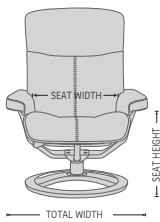

FUNCTIONS

360° SWIVEL

EFFORTLESS RECLINING MECHANISM

ACTI-FLEX HEADREST SYSTEM

HEIGHT ADJUSTABLE OTTOMAN

DIMENSIONS

CHAIR SIZE	TOTAL WIDTH	TOTAL DEPTH	TOTAL HEIGHT	SEAT WIDTH	SEAT HEIGHT	SEAT DEPTH	WALL CLEARANCE REQUIREMENT
RAF220 INFINITY Standard size	74 cm / 29.1 in	81 cm / 31.8 in	96 cm / 37.7 in	49 cm / 19.2 in	43.5 cm / 17.1 in	47.5 cm / 18.7 in	21 cm / 8.2 in
RAF320 INFINITY Large size	79 cm / 31.1 in	85 cm / 33.4 in	99 cm / 38.9 in	54 cm / 21.2 in	44 cm / 17.3 in	50 cm / 19.6 in	24 cm / 9.4 in
RAF420 INFINITY Extra Large size	84 cm / 33 in	89 cm / 35 in	102 cm / 40.1 in	59 cm / 23.2 in	44.5 cm / 17.5 in	52.5 cm / 20.6 in	27 cm / 10.6 in
RAF INFINITY ottoman size	52 cm / 20.4 in	47 cm / 18.5 in	41 - 49 cm / 16.1 - 19.2 in				

* The dimensions are approximate and may vary with +/-2cm

imgcomfort.com