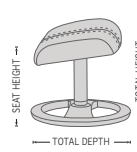

DESIGNED IN NORWAY

See warranty policy for more details.

Up to 3 sizes Available

360° Swivel

Acti-Flex Headrest system

Effortless Reclining

Height Adjustable

REGAL INFINITY

FUNCTIONS

360° SWIVEL

EFFORTLESS RECLINING MECHANISM

ACTI-FLEX HEADREST SYSTEM

HEIGHT ADJUSTABLE OTTOMAN

DIMENSIONS

CHAIR SIZE	TOTAL WIDTH	TOTAL DEPTH	TOTAL HEIGHT	SEAT WIDTH	SEAT HEIGHT	SEAT DEPTH	WALL CLEARANCE REQUIREMENT
RAF220 INFINITY Standard size	74 cm / 29.1 in	81 cm / 31.8 in	96 cm / 37.7 in	49 cm / 19.2 in	43.5 cm / 17.1 in	47.5 cm / 18.7 in	21 cm / 8.2 in
RAF320 INFINITY Large size	79 cm / 31.1 in	85 cm / 33.4 in	99 cm / 38.9 in	54 cm / 21.2 in	44 cm / 17.3 in	50 cm / 19.6 in	24 cm / 9.4 in
RAF420 INFINITY Extra Large size	84 cm / 33 in	89 cm / 35 in	102 cm / 40.1 in	59 cm / 23.2 in	44.5 cm / 17.5 in	52.5 cm / 20.6 in	27 cm / 10.6 in
RAF INFINITY ottoman size	52 cm / 20.4 in	47 cm / 18.5 in	41 - 49 cm / 16.1 - 19.2 in				

* The dimensions are approximate and may vary with +/-2cm

imgcomfort.com