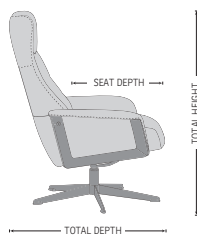

### ADJUSTABLE HEADREST SYSTEM

Dual hinge headrest system allows your head and neck support to be manually adjusted, regardless of reclining position.

## FUNCTIONS

360° SWIVEL

EFFORTLESS RECLINING MECHANISM

FRICITION BASED HEAD-AND NECK SUPPORT

ERGONOMICALLY SLOPED OTTOMAN

## DIMENSIONS

CHAIR SIZE	TOTAL WIDTH	TOTAL DEPTH	TOTAL HEIGHT	SEAT WIDTH	SEAT HEIGHT	SEAT DEPTH
Scandi 1100	75 cm / 29.5 in	82 cm / 32.2 in	102 cm / 40.1 in	46 cm / 18.1 in	45 cm / 17.7 in	52 cm / 20.4 in
Scandi 1100 Ottoman	50 cm / 19.6 in	47 cm / 18.5 in	44 cm / 17.3 in		38 cm / 14.9 in	