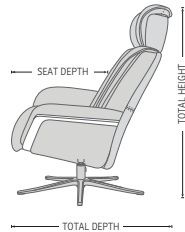

DIMENSIONS

CHAIR SIZE	TOTAL WIDTH	TOTAL DEPTH	TOTAL HEIGHT	SEAT WIDTH	SEAT HEIGHT	SEAT DEPTH
Space 5400	82 cm / 32.2 in	82.5 - 86 cm / 32.4 - 33.8 in	101 - 114 cm / 39.7 - 44.8 in	48.5 cm / 19 in	45 cm / 17.7 in	52 cm / 20.4 in
Space 5400 Ottoman	51 cm / 20 in	44 cm / 17.3 in	45 cm / 17.7 in			

* The dimensions are approximate and may vary with +/-2cm

imgcomfort.com