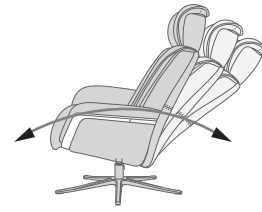

ERGO-TILT

BASE OPTIONS

*Options:
Low: -3cm
Standard
High: +3cm