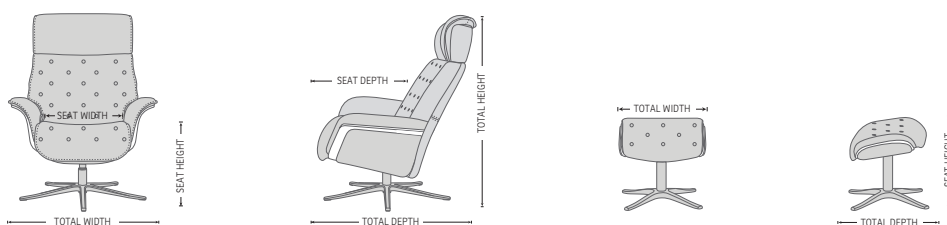

The new and improved Space recliner now features an even better comfort, with a slimmer arm and back profile, and a height adjustable footstool (9 cm from min to max). With the Space recliner program the back angle is adjustable with an unique gas-lift system to adapt to all comfort requirements. With all the built-in functions in this recliner, you will experience an entirely different level of absolute comfort.

See warranty policy for more details.

Space 5700W

Space 5700

360° Swivel

Height Adjustable Headrest System

Adjustable Headrest

Effortless Reclining

Freestanding Footstool height adjustable

## FUNCTIONS

## DIMENSIONS

CHAIR SIZE	TOTAL WIDTH	TOTAL DEPTH	TOTAL HEIGHT	SEAT WIDTH	SEAT HEIGHT	SEAT DEPTH
Space 5700	79.5 cm / 31.2 in	83.5 - 87 cm / 32.8 - 34.2 in	103 - 115 cm / 40.5 - 45.2 in	51 cm / 20 in	46 cm / 18.1 in	48 cm / 18.8 in
Space 5700 Ottoman	51 cm / 20 in	44 cm / 17.3 in	45 cm / 17.7 in			