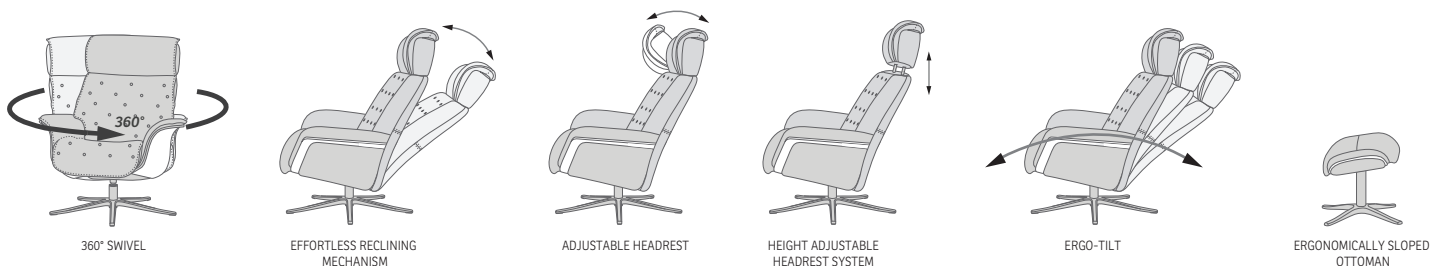

SPACE 5700 RECLINER & OTTOMAN

FUNCTIONS

BASE OPTIONS

DIMENSIONS

CHAIR SIZE	TOTAL WIDTH	TOTAL DEPTH	TOTAL HEIGHT	SEAT WIDTH	SEAT HEIGHT	SEAT DEPTH
Space 5700	79.5 cm / 31.2 in	83.5 - 87 cm / 32.8 - 34.2 in	103 - 115 cm / 40.5 - 45.2 in	51 cm / 20 in	46 cm / 18.1 in	48 cm / 18.8 in
Space 5700 Ottoman	51 cm / 20 in	44 cm / 17.3 in	45 cm / 17.7 in			

* The dimensions are approximate and may vary with +/-2cm